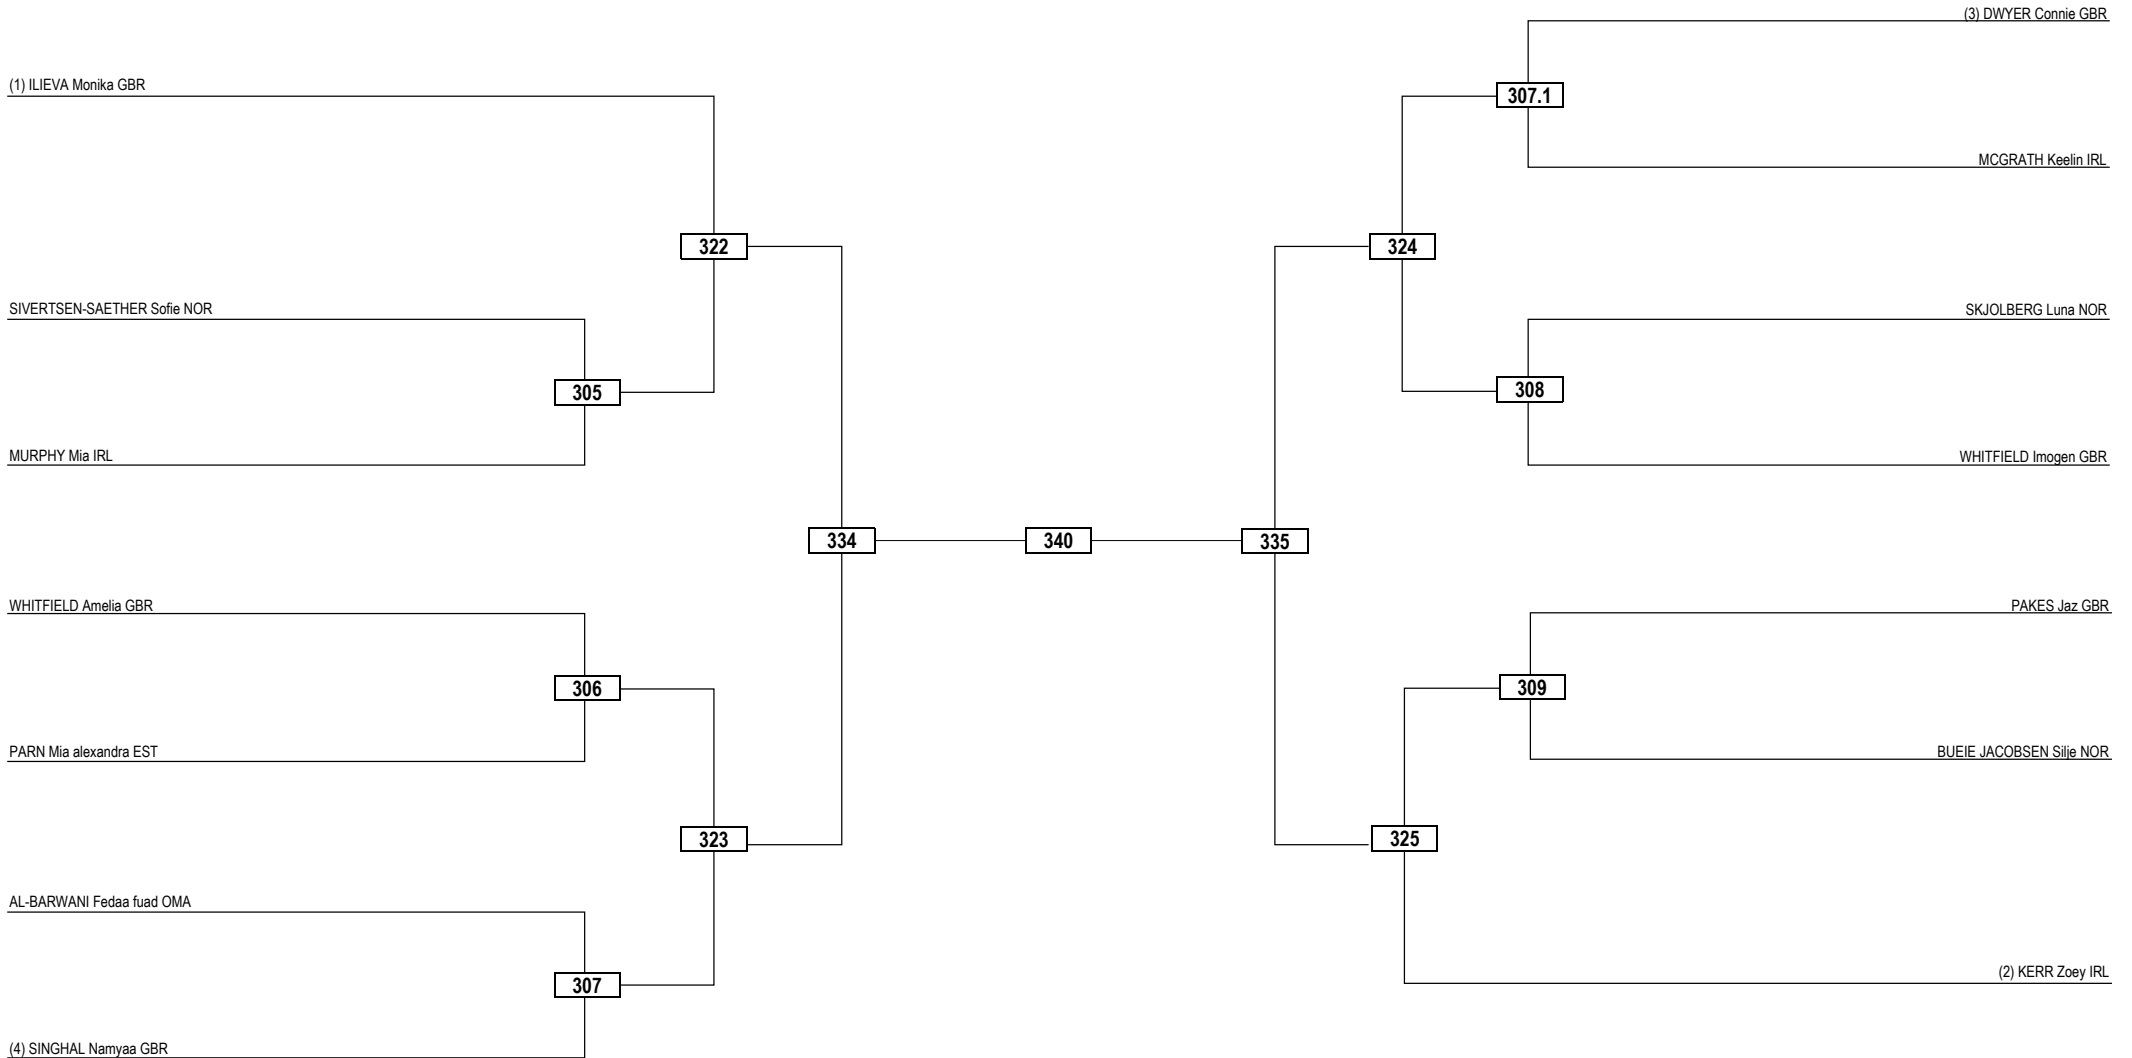

Round of 16 Quarterfinals Semifinals Final Semifinals Quarterfinals Round of 16

LEGEND RSC: Win by Referee Stop the Contest WDR: Win by Withdrawal DQB: Win by Disqualification for unsportsmanlike behavior
 (x) Seed PTF: Win by Final Score DSQ: Win by Disqualification R: Round