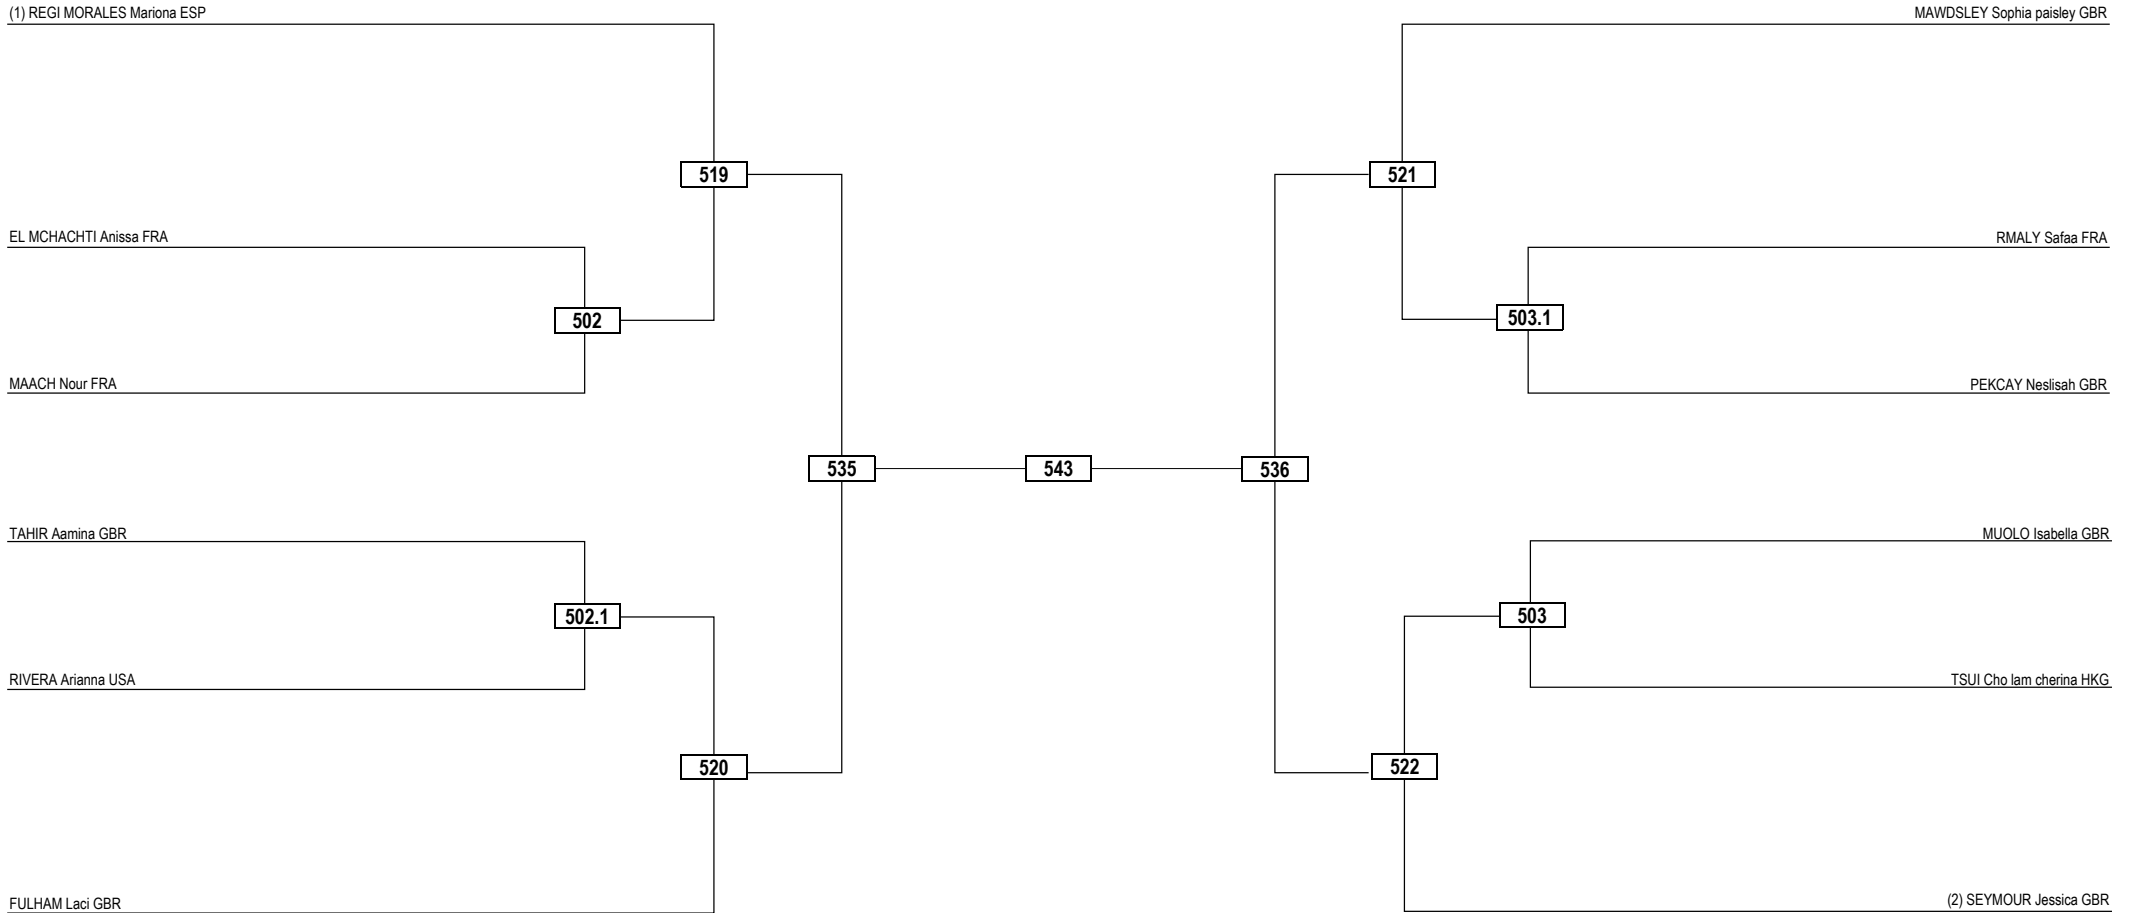

Round of 16    Quarterfinals    Semifinals    Final    Semifinals    Quarterfinals    Round of 16

**LEGEND** RSC: Win by Referee Stop the Contest    WDR: Win by Withdrawal    DQB: Win by Disqualification for unsportsmanlike behavior  
(x) Seed    PTF: Win by Final Score    DSQ: Win by Disqualification    R: Round