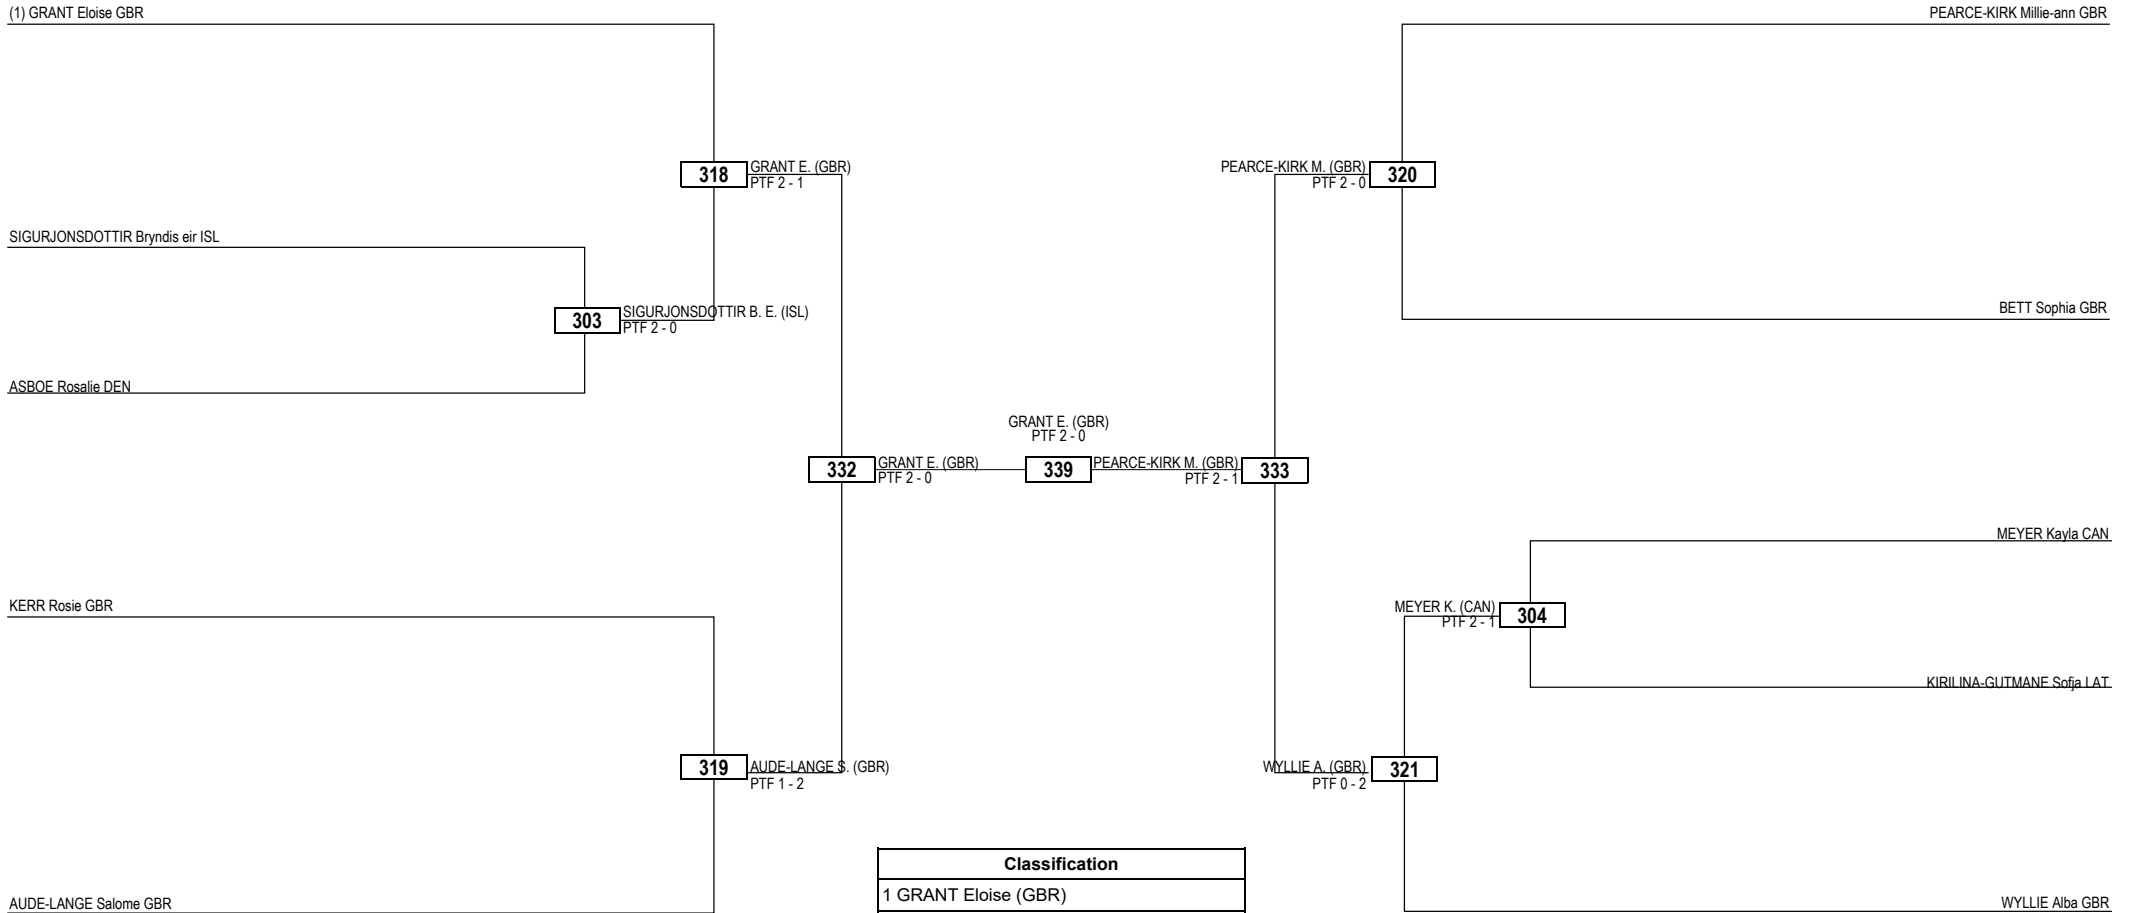

Round of 16   Quarterfinals   Semifinals   Final   Semifinals   Quarterfinals   Round of 16

Classification
1 GRANT Eloise (GBR)
2 PEARCE-KIRK Millie-ann (GBR)
3 AUDE-LANGE Salome (GBR)
3 WYLLIE Alba (GBR)

LEGEND RSC: Win by Referee Stop the Contest   WDR: Win by Withdrawal   DQB: Win by Disqualification for unsportsmanlike behavior
(x) Seed   PTF: Win by Final Score   DSQ: Win by Disqualification   R: Round