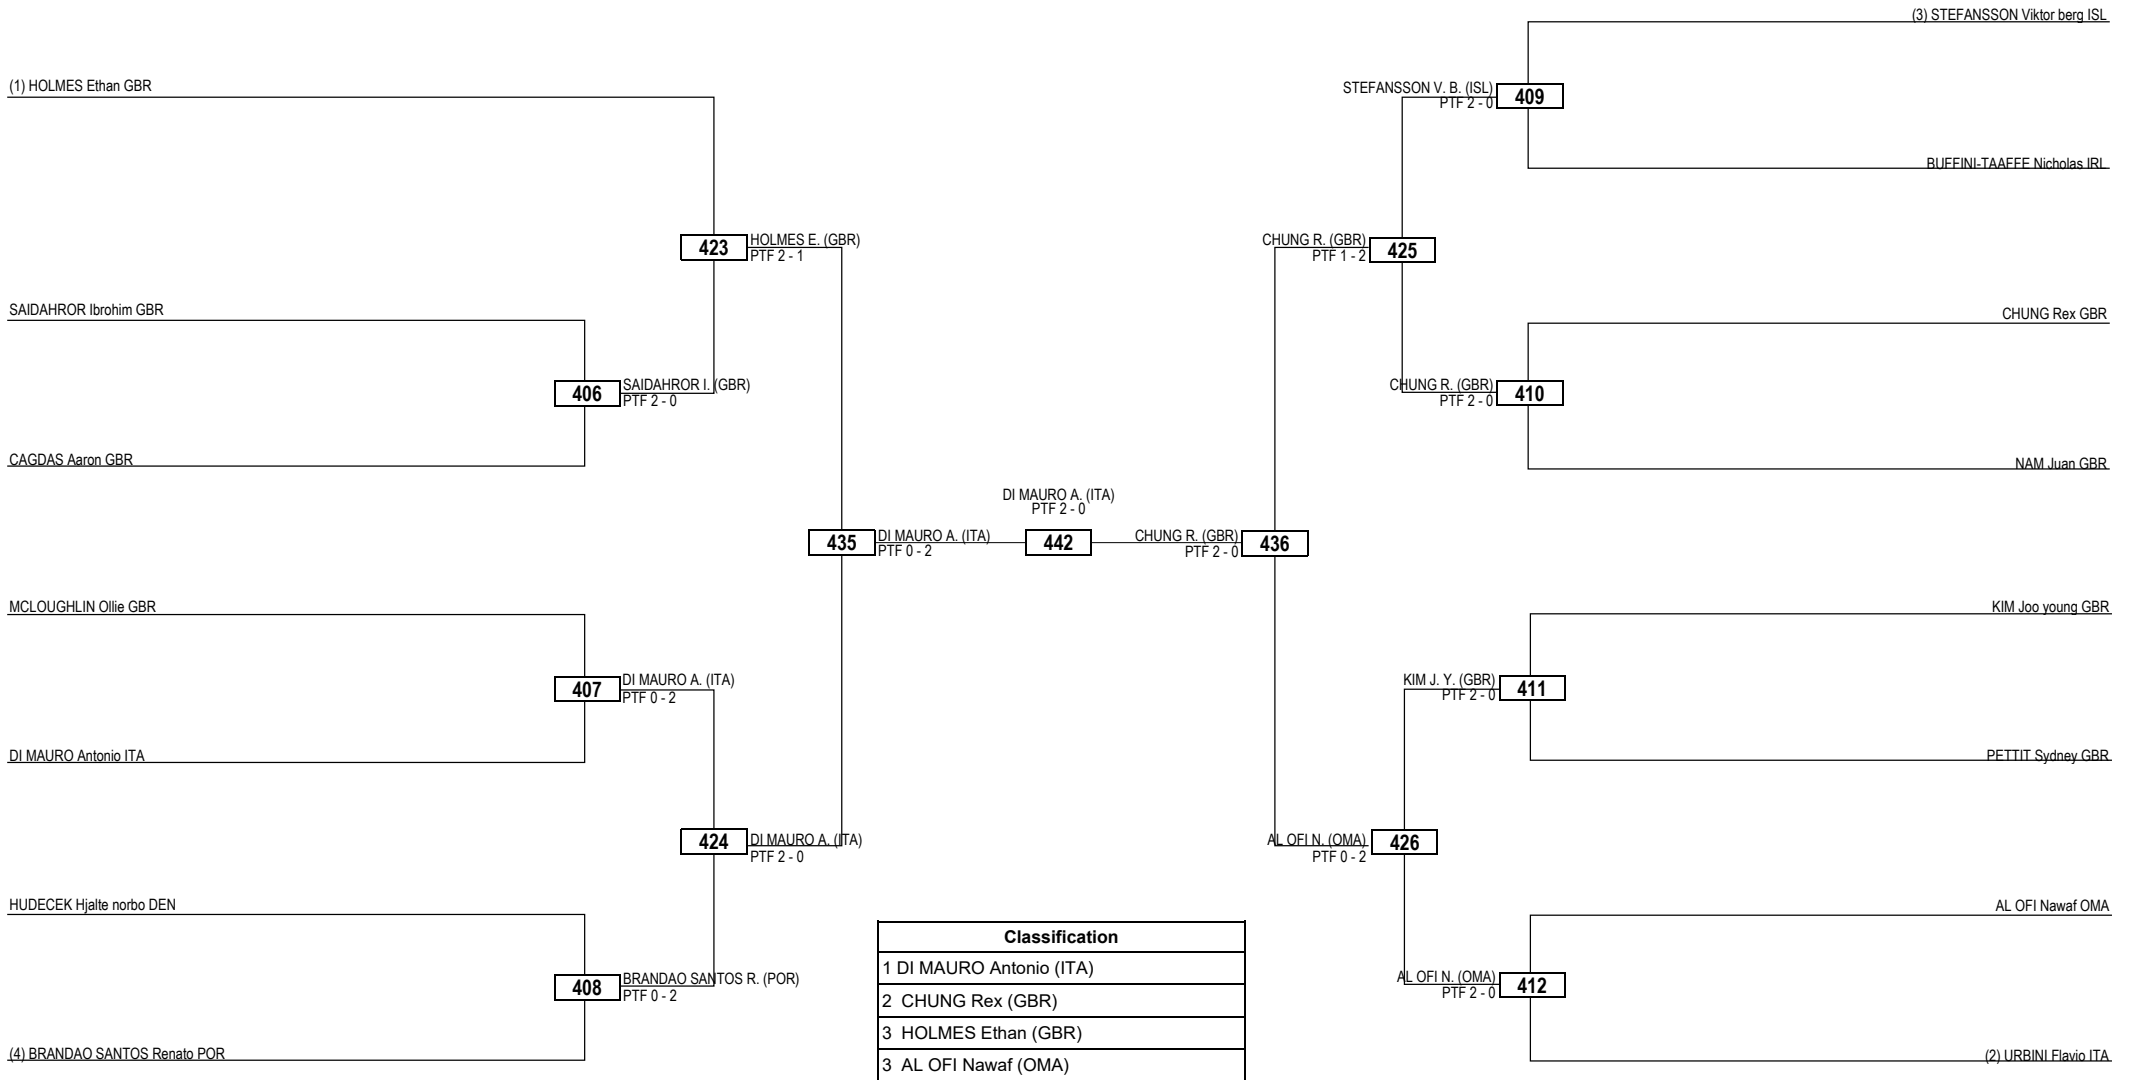

Round of 16 Quarterfinals Semifinals Final Semifinals Quarterfinals Round of 16

Classification
1 QUAH Zaac (GBR)
2 HAYRANN Aiden (GBR)
3 KHOSHGHAD Poriya (GBR)
3 SHIRAVANI Sorena (IRL)

LEGEND RSC: Win by Referee Stop the Contest WDR: Win by Withdrawal DQB: Win by Disqualification for unsportsmanlike behavior
 (x) Seed PTF: Win by Final Score DSQ: Win by Disqualification R: Round

Round of 16 Quarterfinals Semifinals Final Semifinals Quarterfinals Round of 16

LEGEND RSC: Win by Referee Stop the Contest WDR: Win by Withdrawal DQB: Win by Disqualification for unsportsmanlike behavior
(x) Seed PTF: Win by Final Score DSQ: Win by Disqualification R: Round