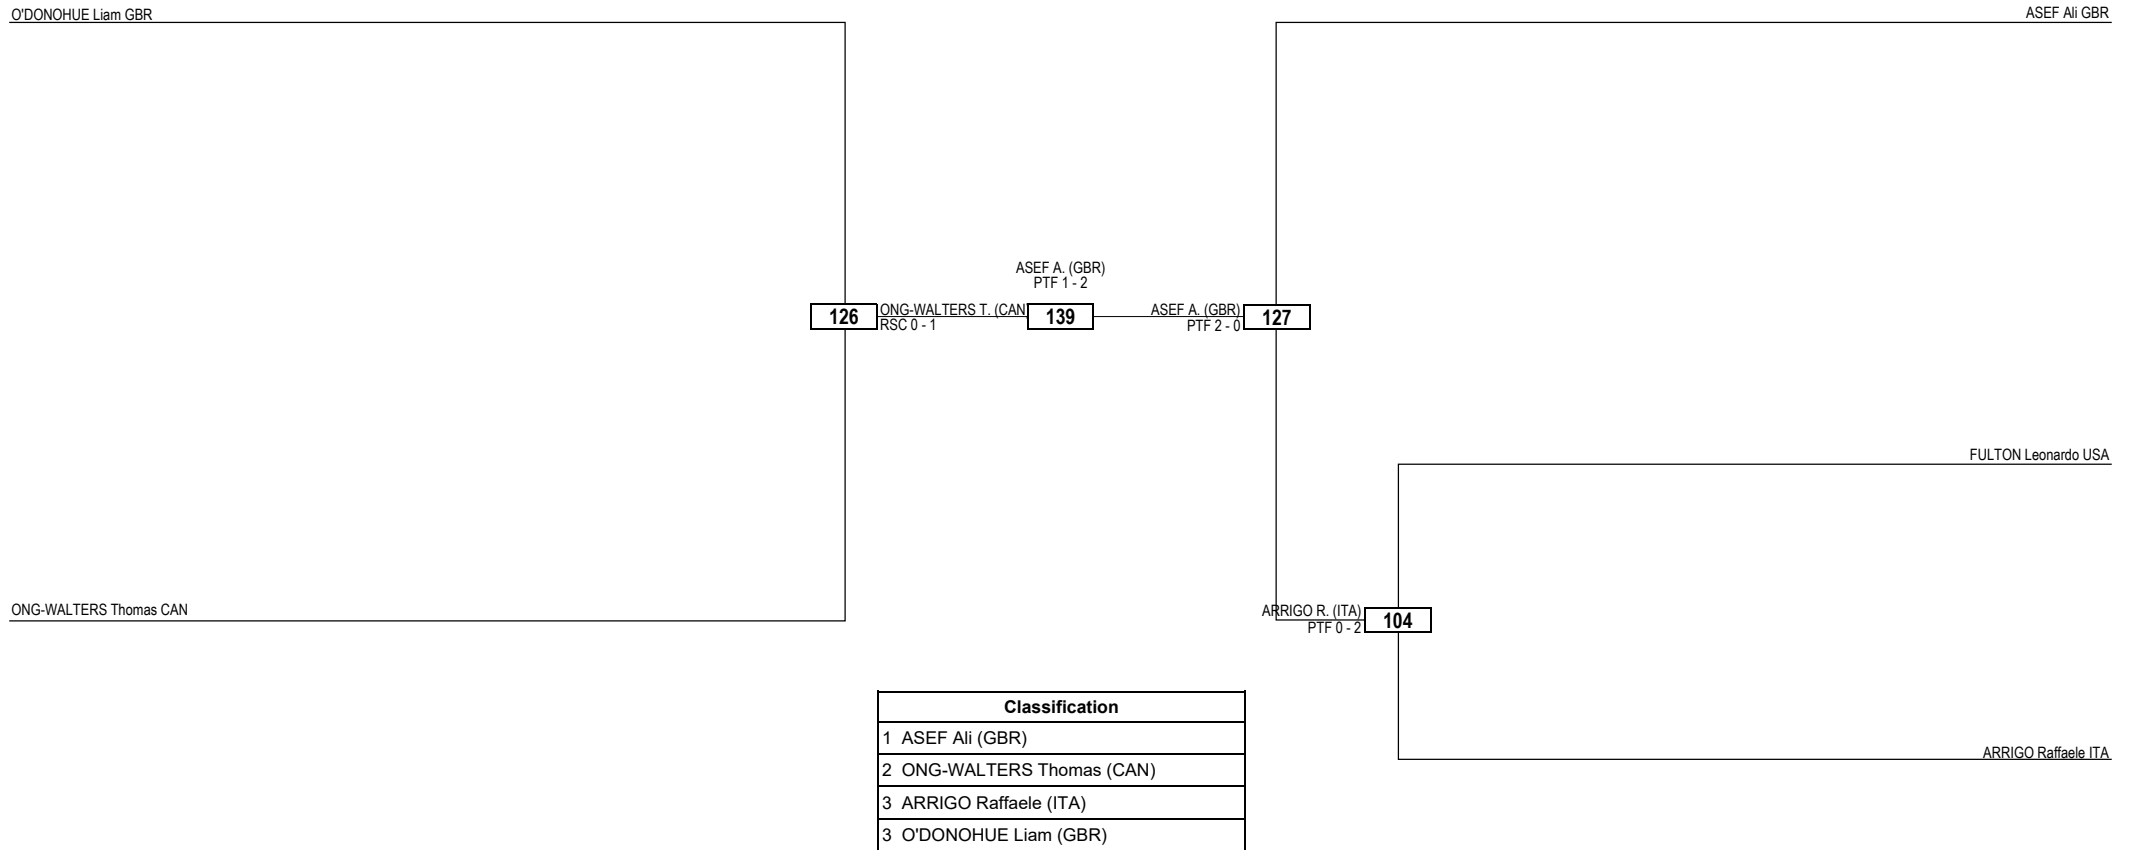

Quarterfinals Semifinals Final Semifinals Quarterfinals

LEGEND RSC: Win by Referee Stop the Contest WDR: Win by Withdrawal DQB: Win by Disqualification for unsportsmanlike behavior
(x) Seed PTF: Win by Final Score DSQ: Win by Disqualification R: Round