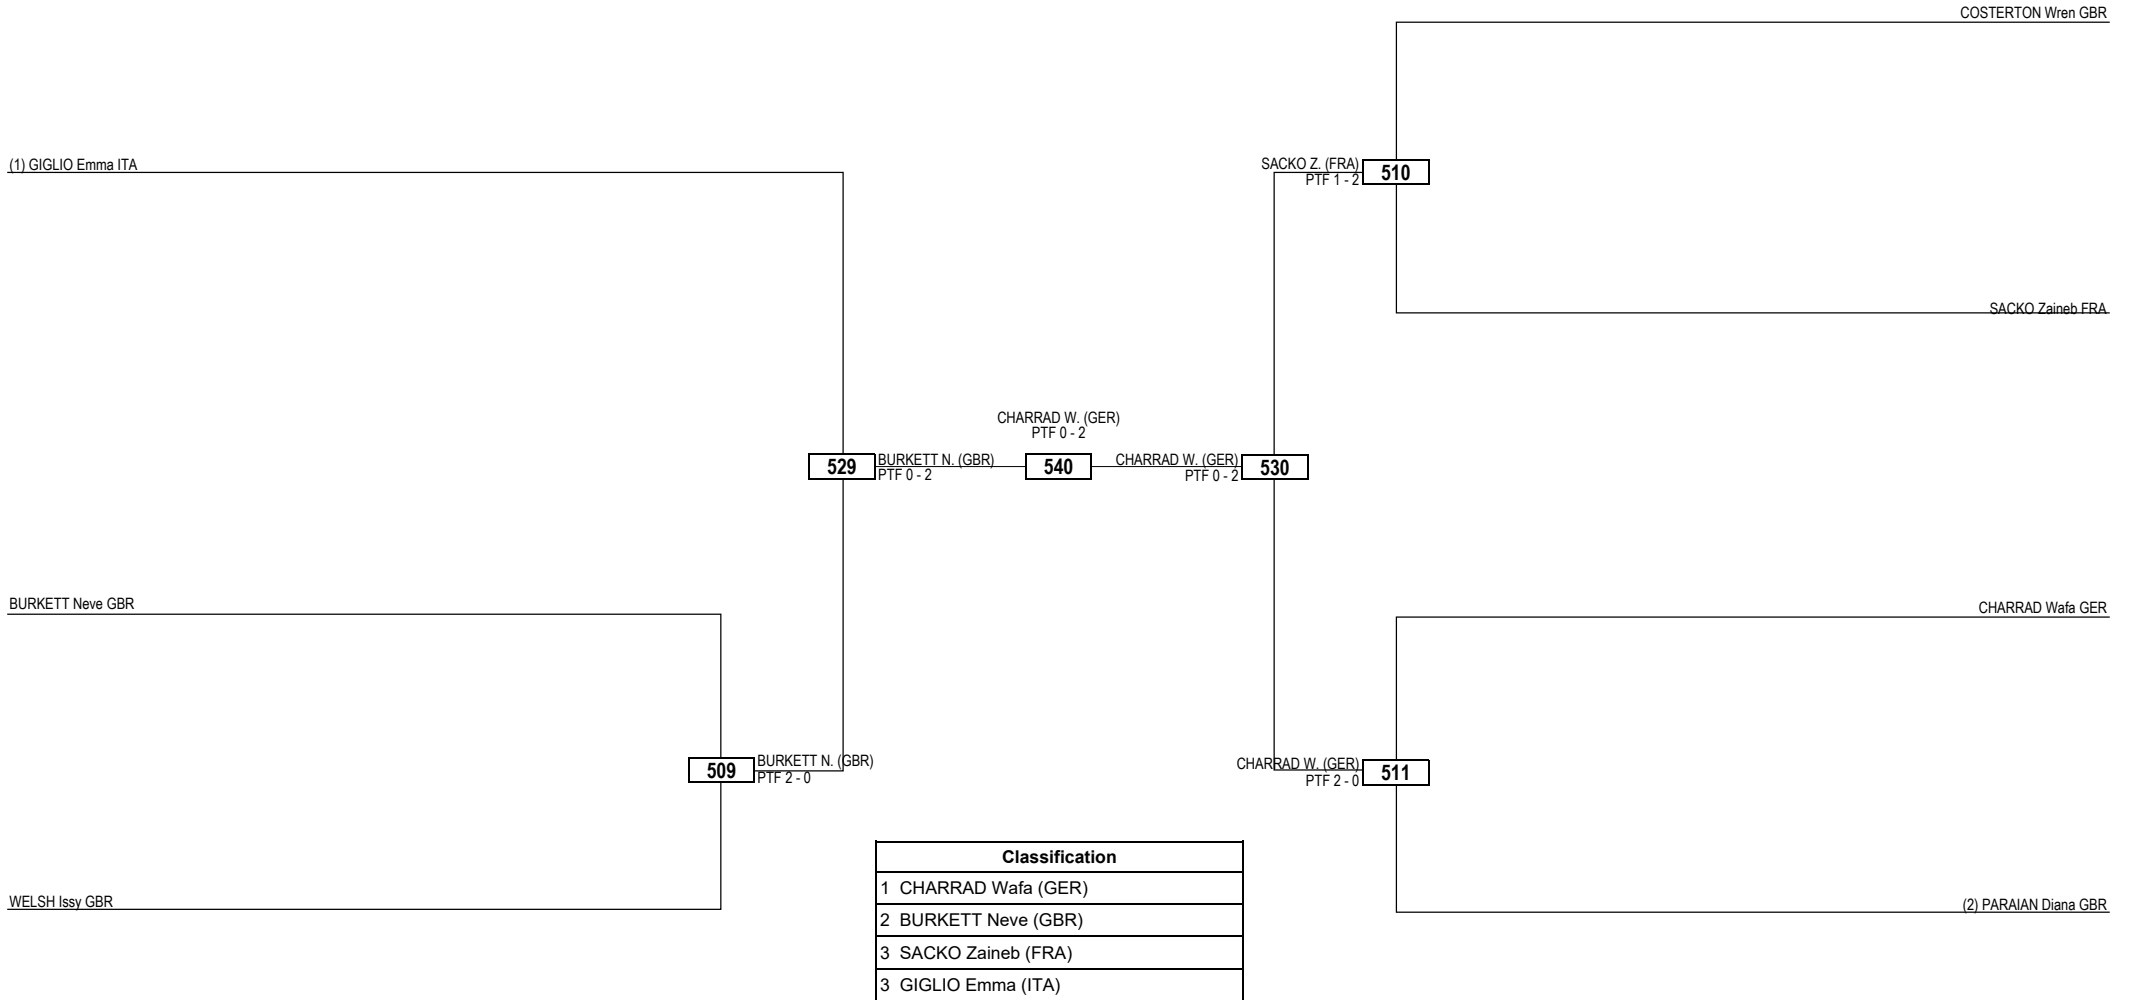

Quarterfinals   Semifinals   Final   Semifinals   Quarterfinals

LEGEND RSC: Win by Referee Stop the Contest   WDR: Win by Withdrawal   DQB: Win by Disqualification for unsportsmanlike behavior
(x) Seed   PTF: Win by Final Score   DSQ: Win by Disqualification   R: Round