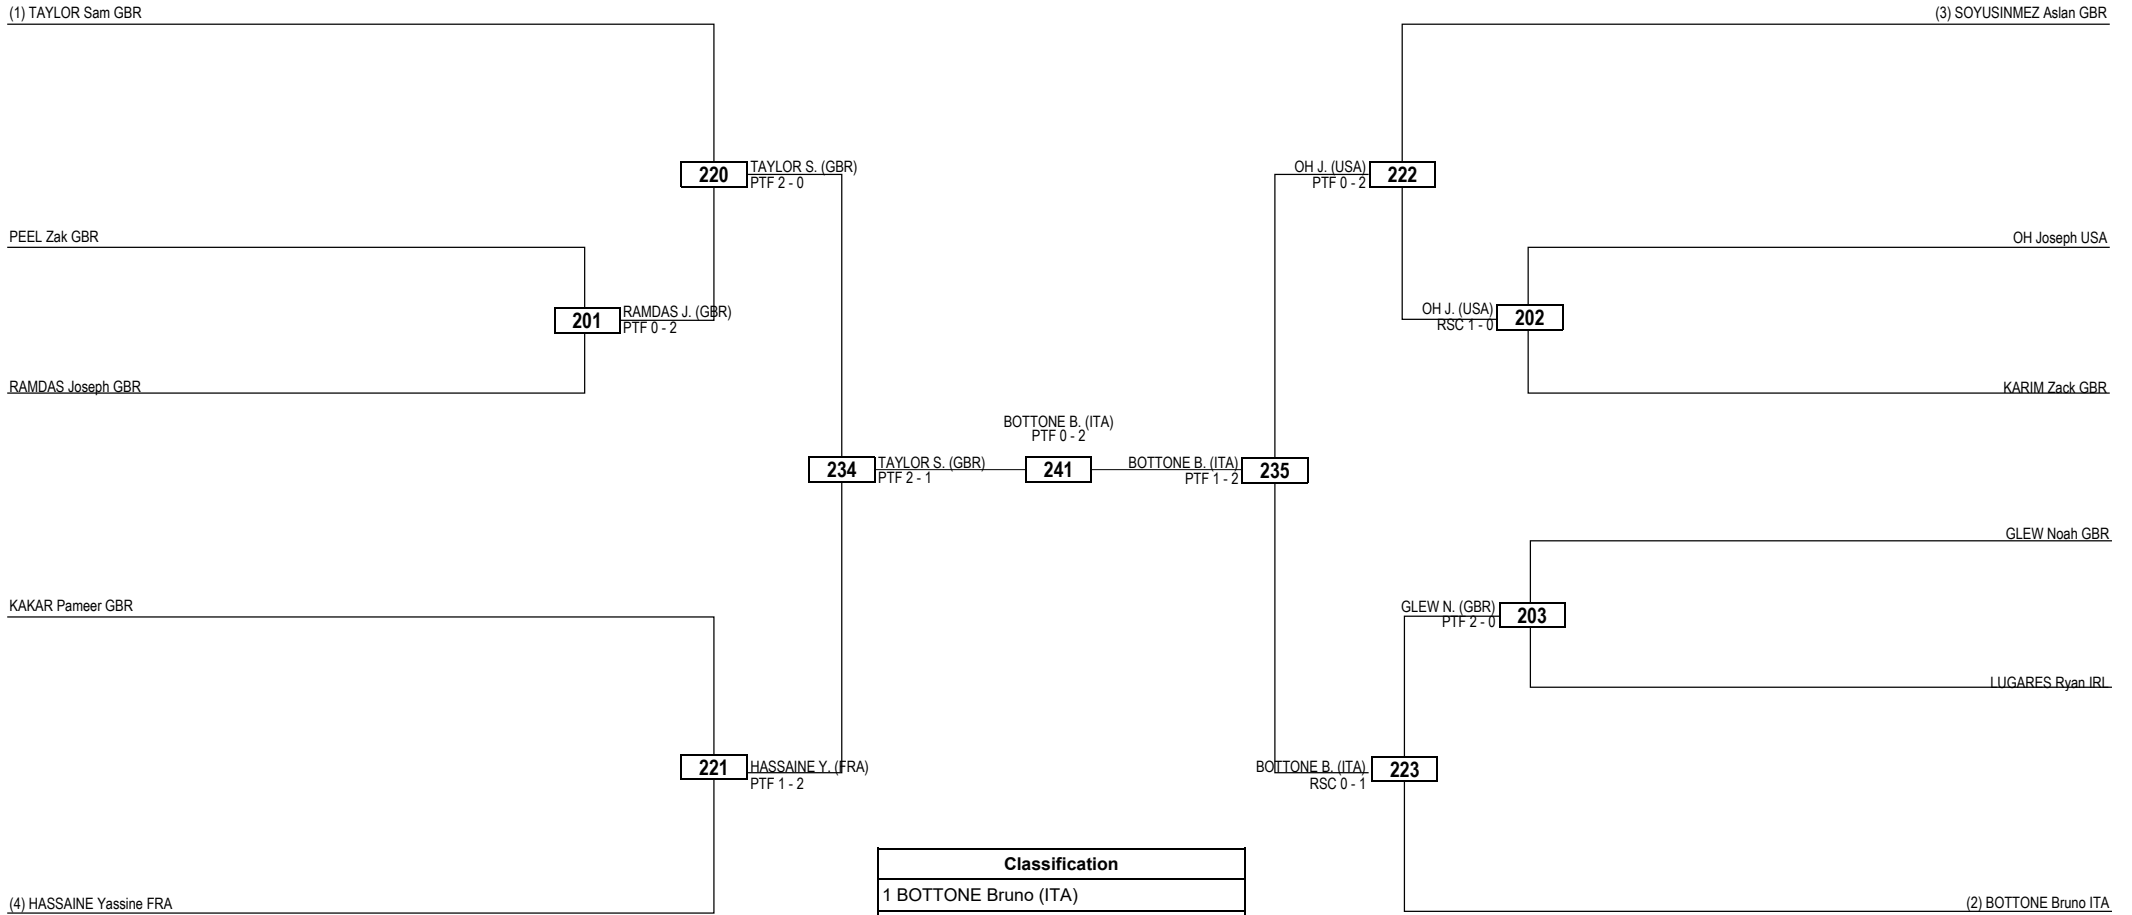

Classification	
1	SANCHEZ JEREZ Alejandro (ESP)
2	HARBISHER Rocco (GBR)
3	HARRISON Luis (GBR)
3	ENNAES Hassan (FRA)

Round of 16 Quarterfinals Semifinals Final Semifinals Quarterfinals Round of 16

Classification
1 BOTTONE Bruno (ITA)
2 TAYLOR Sam (GBR)
3 OH Joseph (USA)
3 HASSAINE Yassine (FRA)