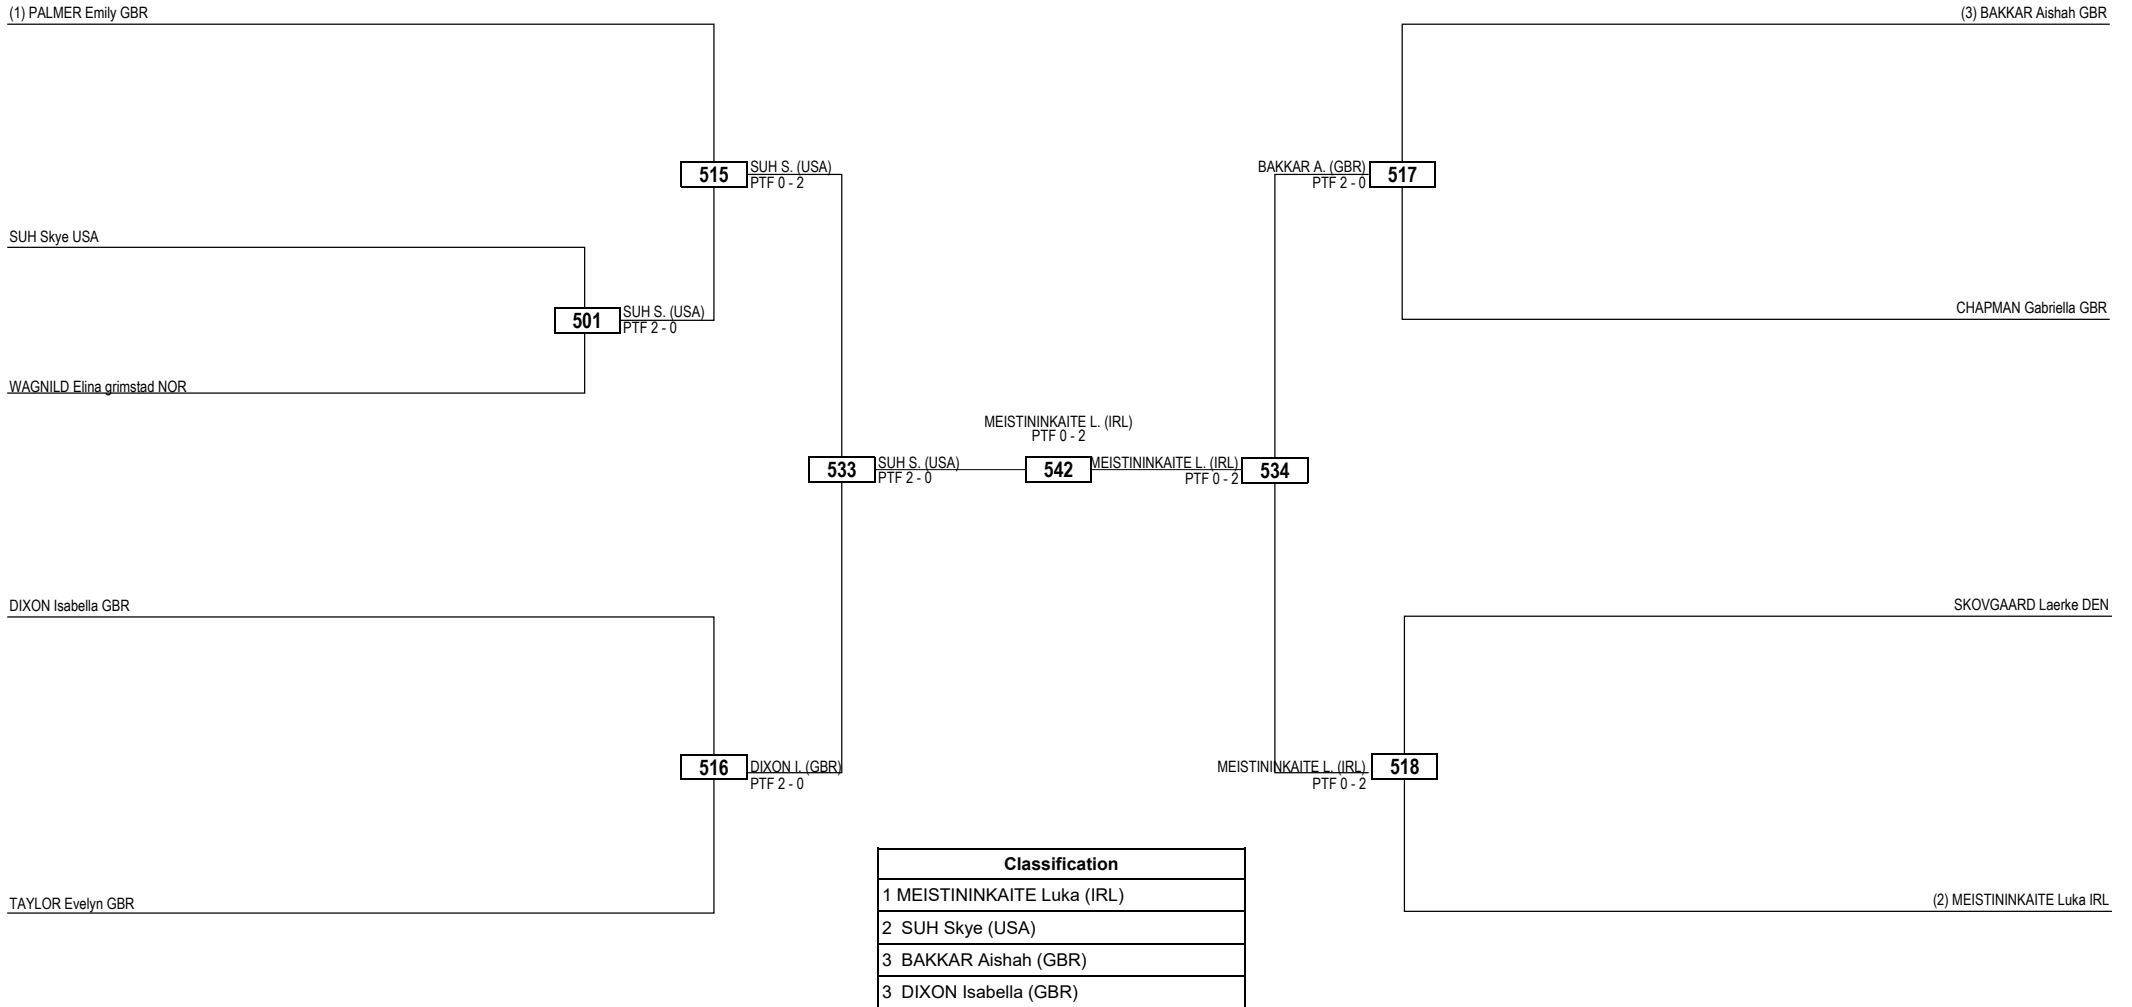

Round of 16 Quarterfinals Semifinals Final Semifinals Quarterfinals Round of 16

LEGEND RSC: Win by Referee Stop the Contest WDR: Win by Withdrawal DQB: Win by Disqualification for unsportsmanlike behavior
(x) Seed PTF: Win by Final Score DSQ: Win by Disqualification R: Round