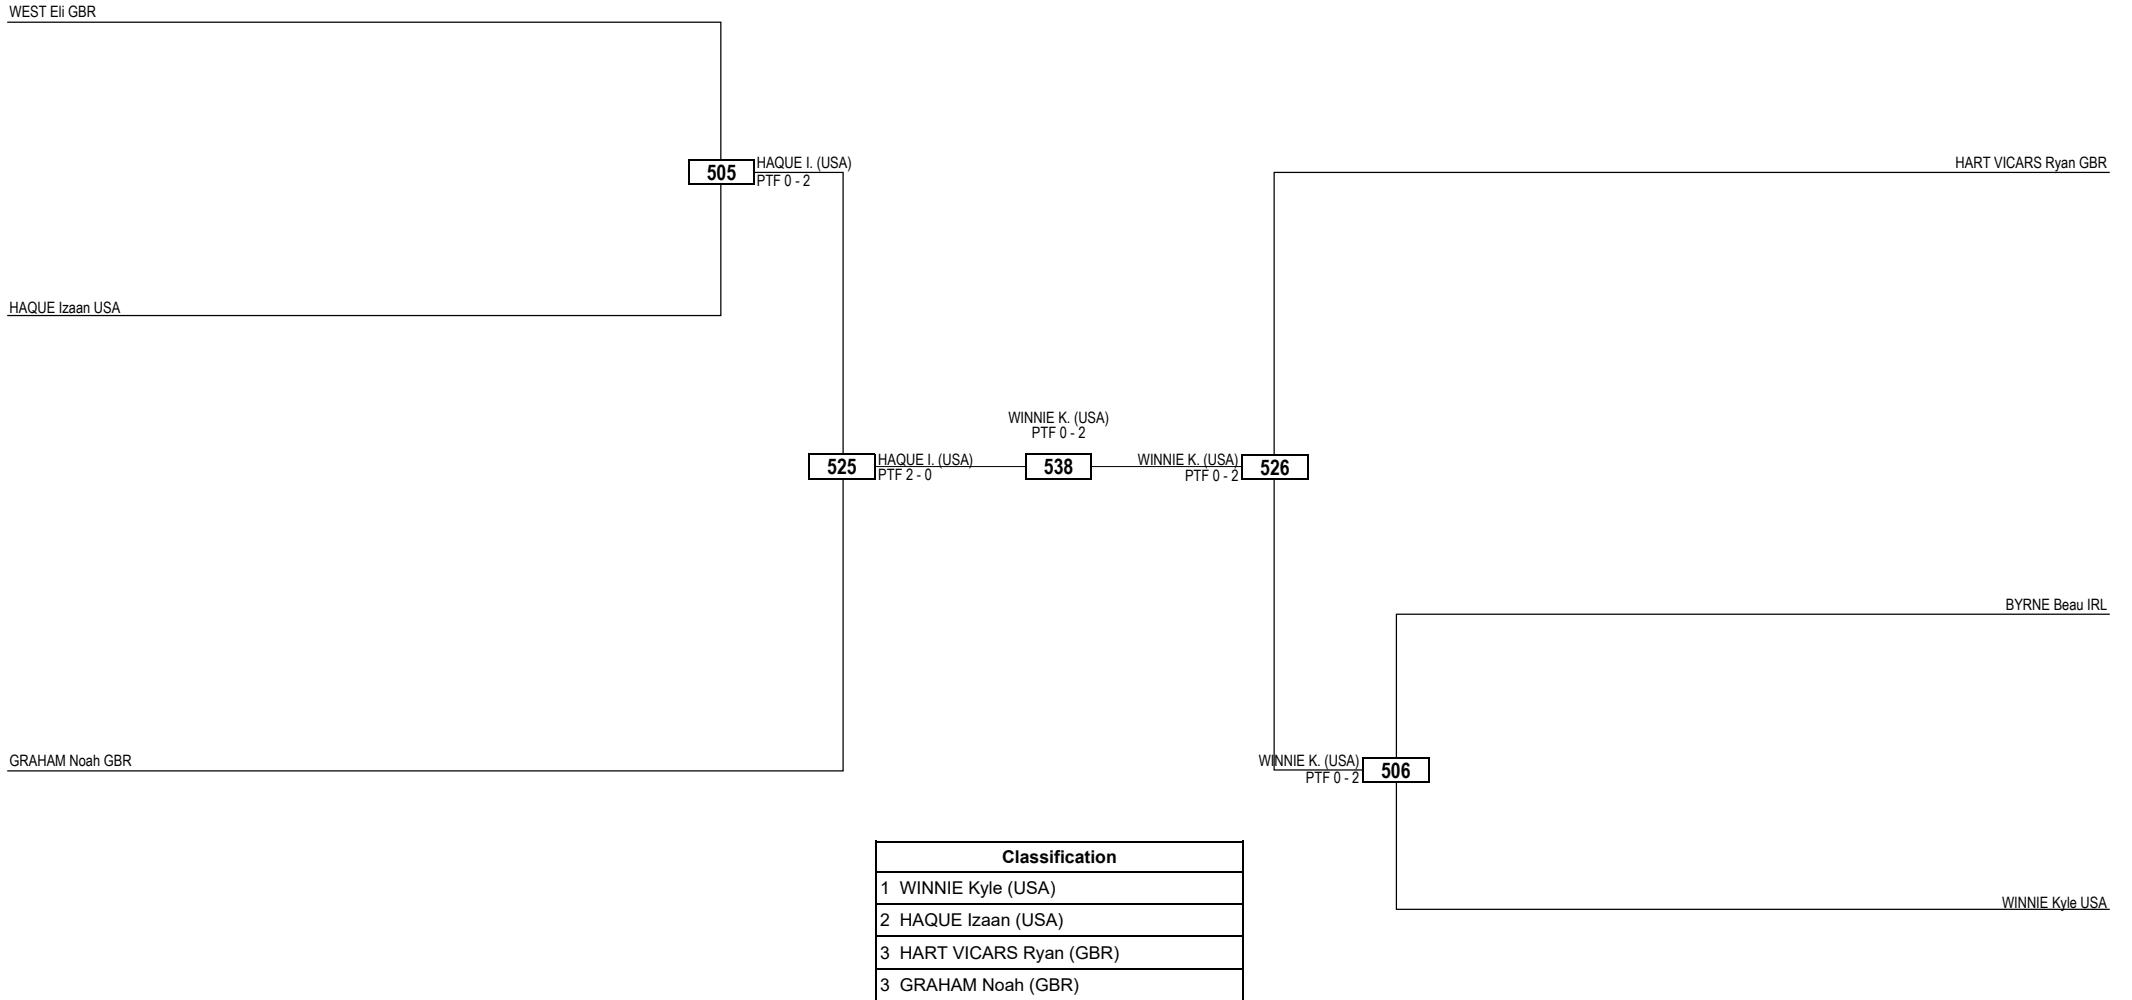

Quarterfinals   Semifinals   Final   Semifinals   Quarterfinals

LEGEND RSC: Win by Referee Stop the Contest   WDR: Win by Withdrawal   DQB: Win by Disqualification for unsportsmanlike behavior
(x) Seed   PTF: Win by Final Score   DSQ: Win by Disqualification   R: Round