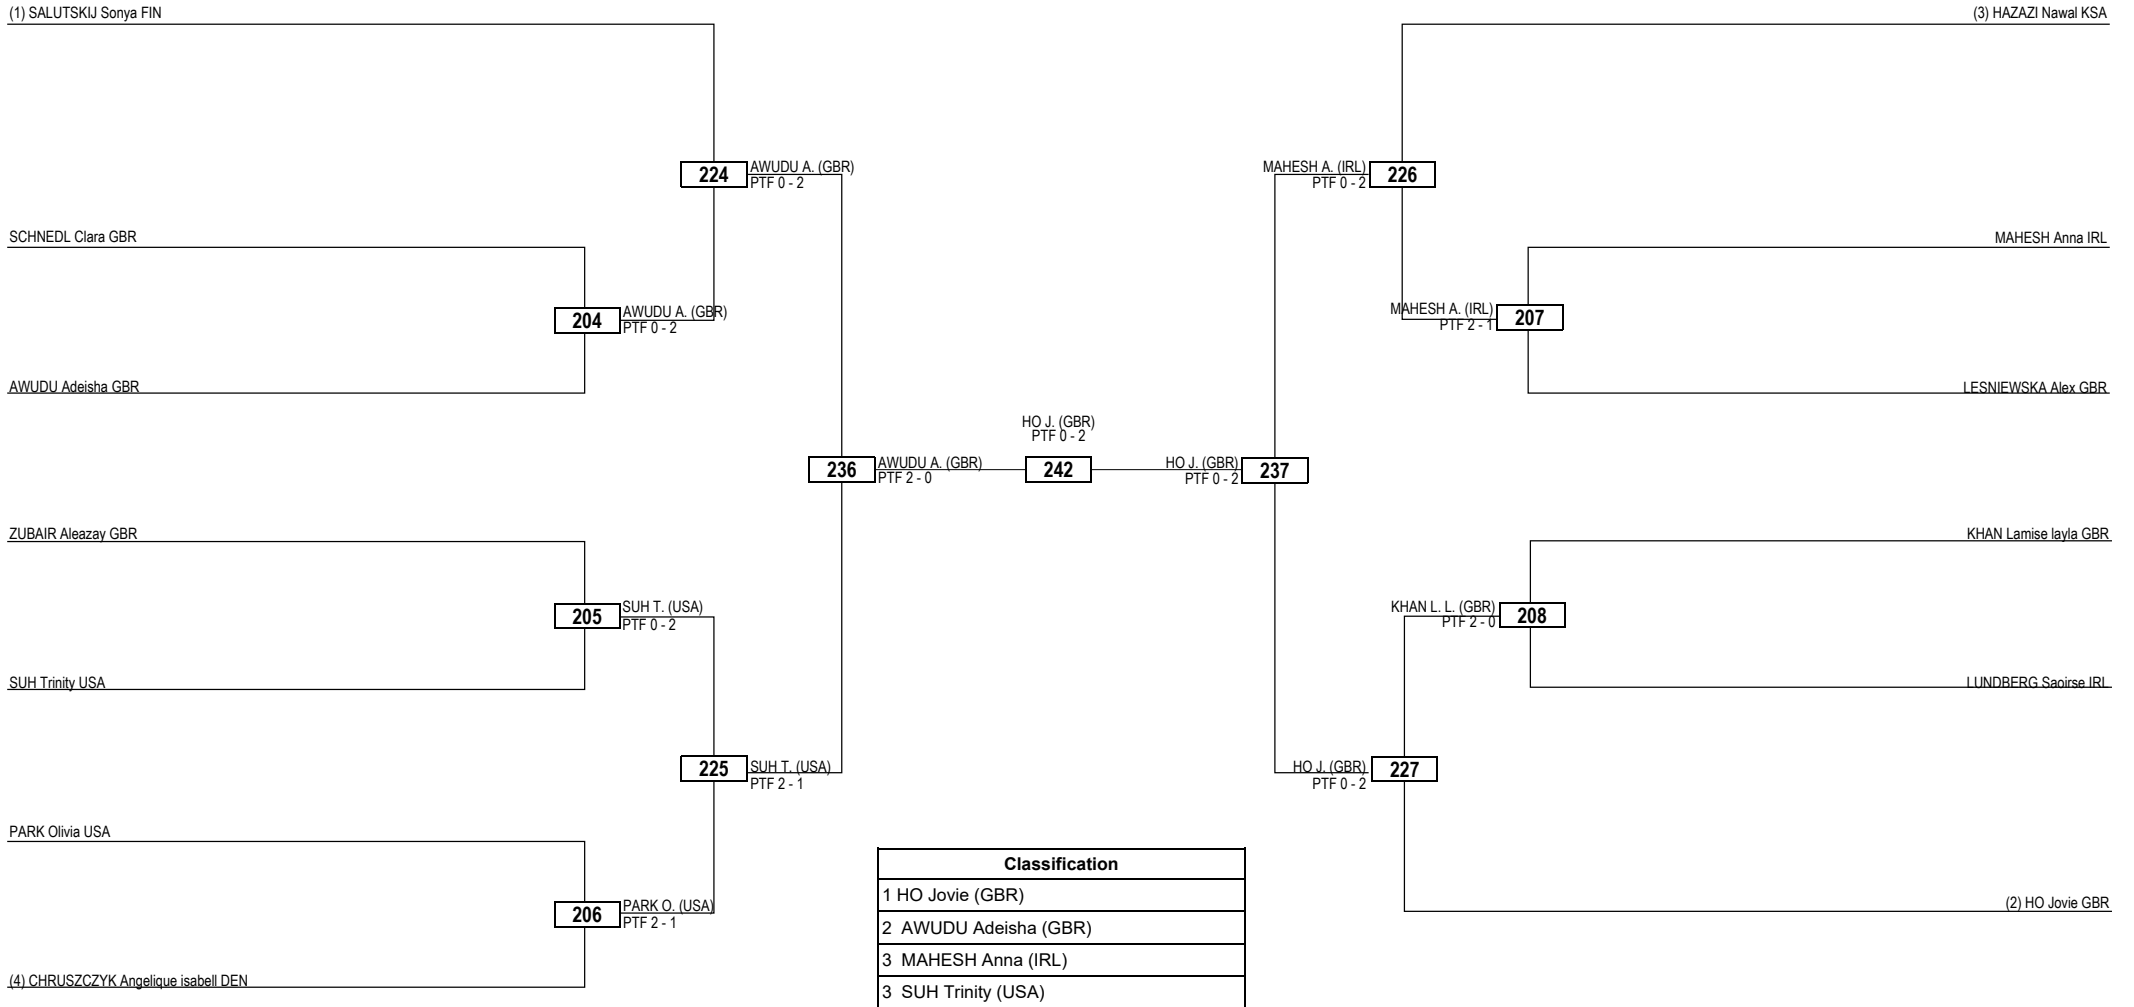

Round of 16 Quarterfinals Semifinals Final Semifinals Quarterfinals Round of 16

LEGEND RSC: Win by Referee Stop the Contest WDR: Win by Withdrawal DQB: Win by Disqualification for unsportsmanlike behavior
(x) Seed PTF: Win by Final Score DSQ: Win by Disqualification R: Round