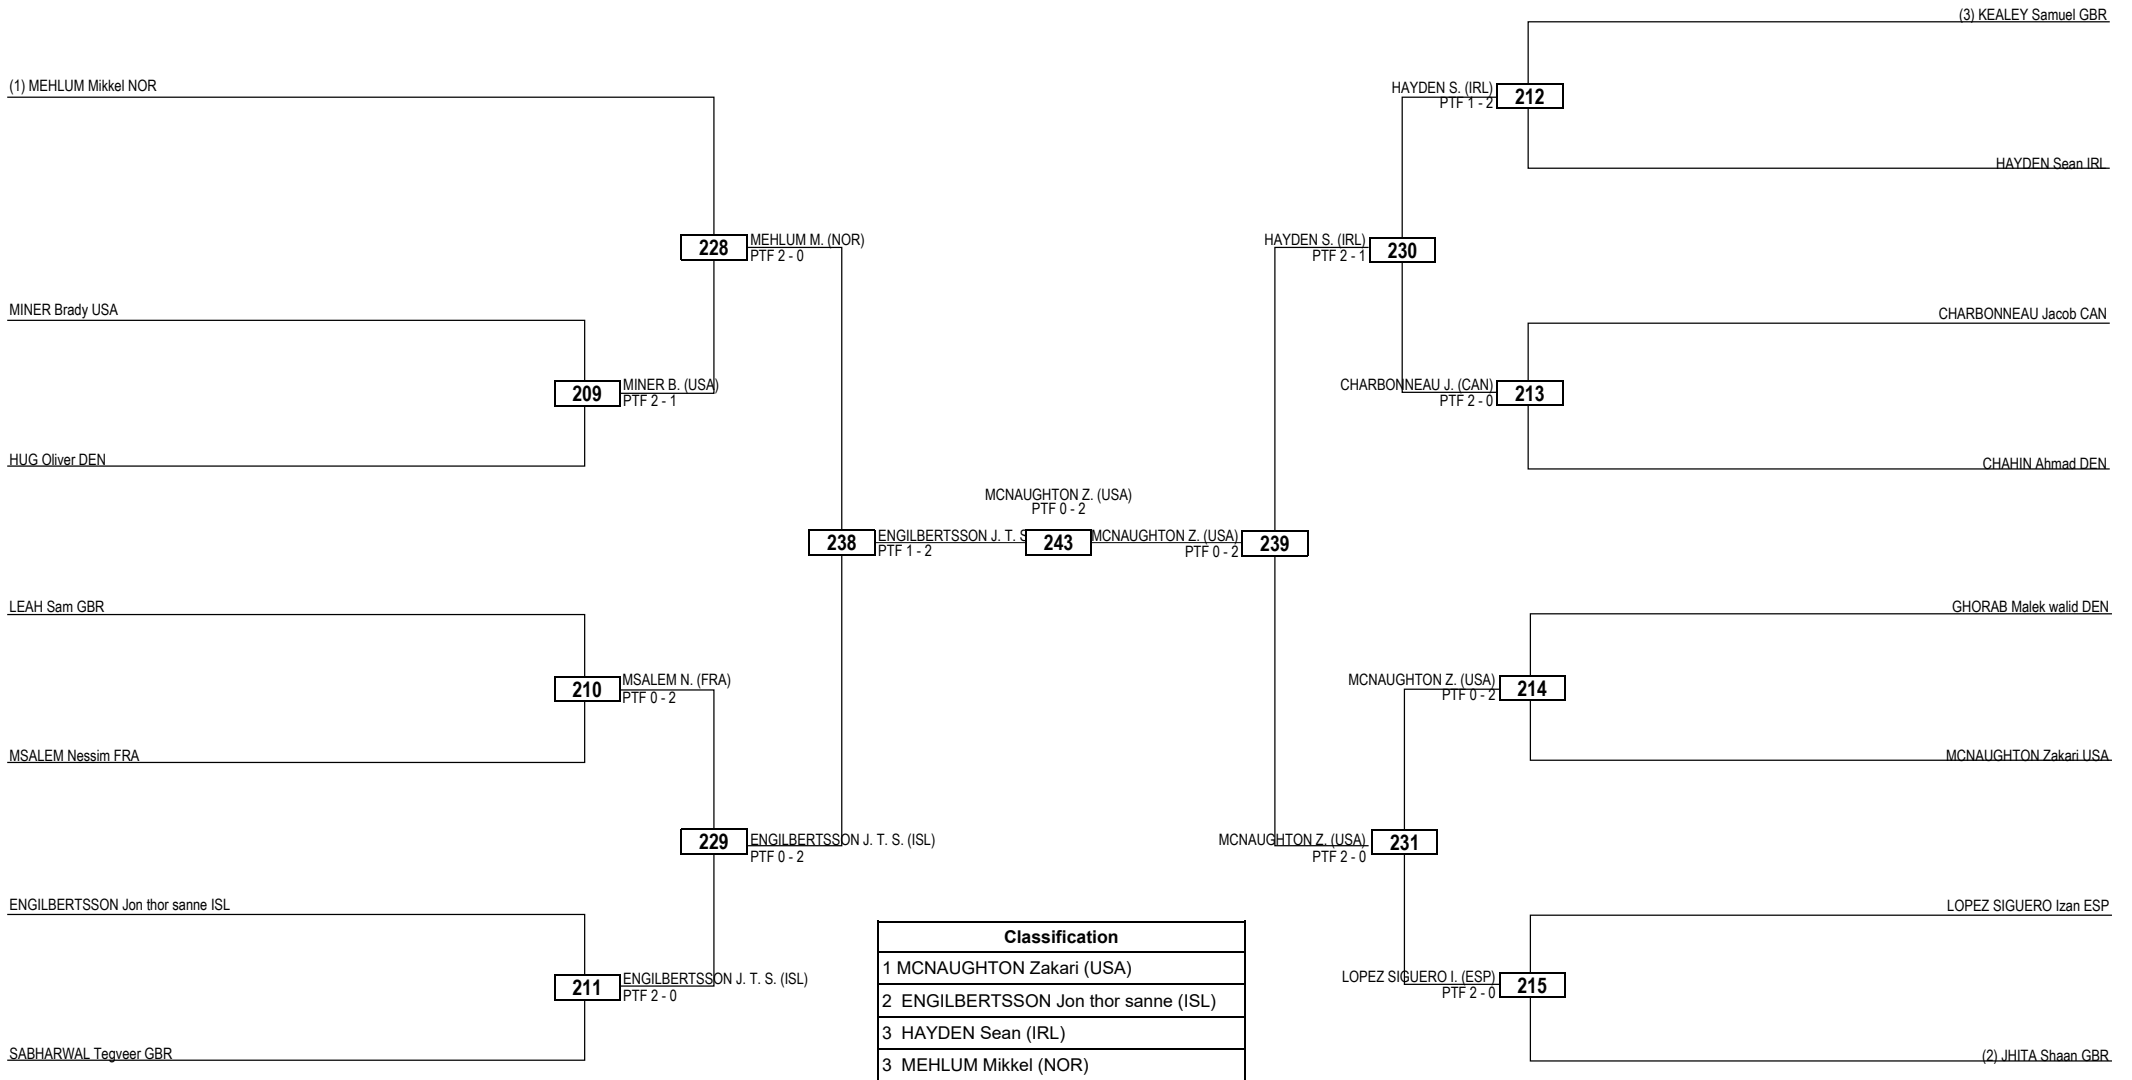

SUN 26 APR 2026

Juniors / Men -55kg Contestants: 18

Round of 32 Round of 16 Quarterfinals Semifinals Final Semifinals Quarterfinals Round of 16 Round of 32

LEGEND RSC: Win by Referee Stop the Contest WDR: Win by Withdrawal DQB: Win by Disqualification for unsportsmanlike behavior
(x) Seed PTF: Win by Final Score DSQ: Win by Disqualification R: Round

Round of 16 Quarterfinals Semifinals Final Semifinals Quarterfinals Round of 16

LEGEND RSC: Win by Referee Stop the Contest WDR: Win by Withdrawal DQB: Win by Disqualification for unsportsmanlike behavior
(x) Seed PTF: Win by Final Score DSQ: Win by Disqualification R: Round