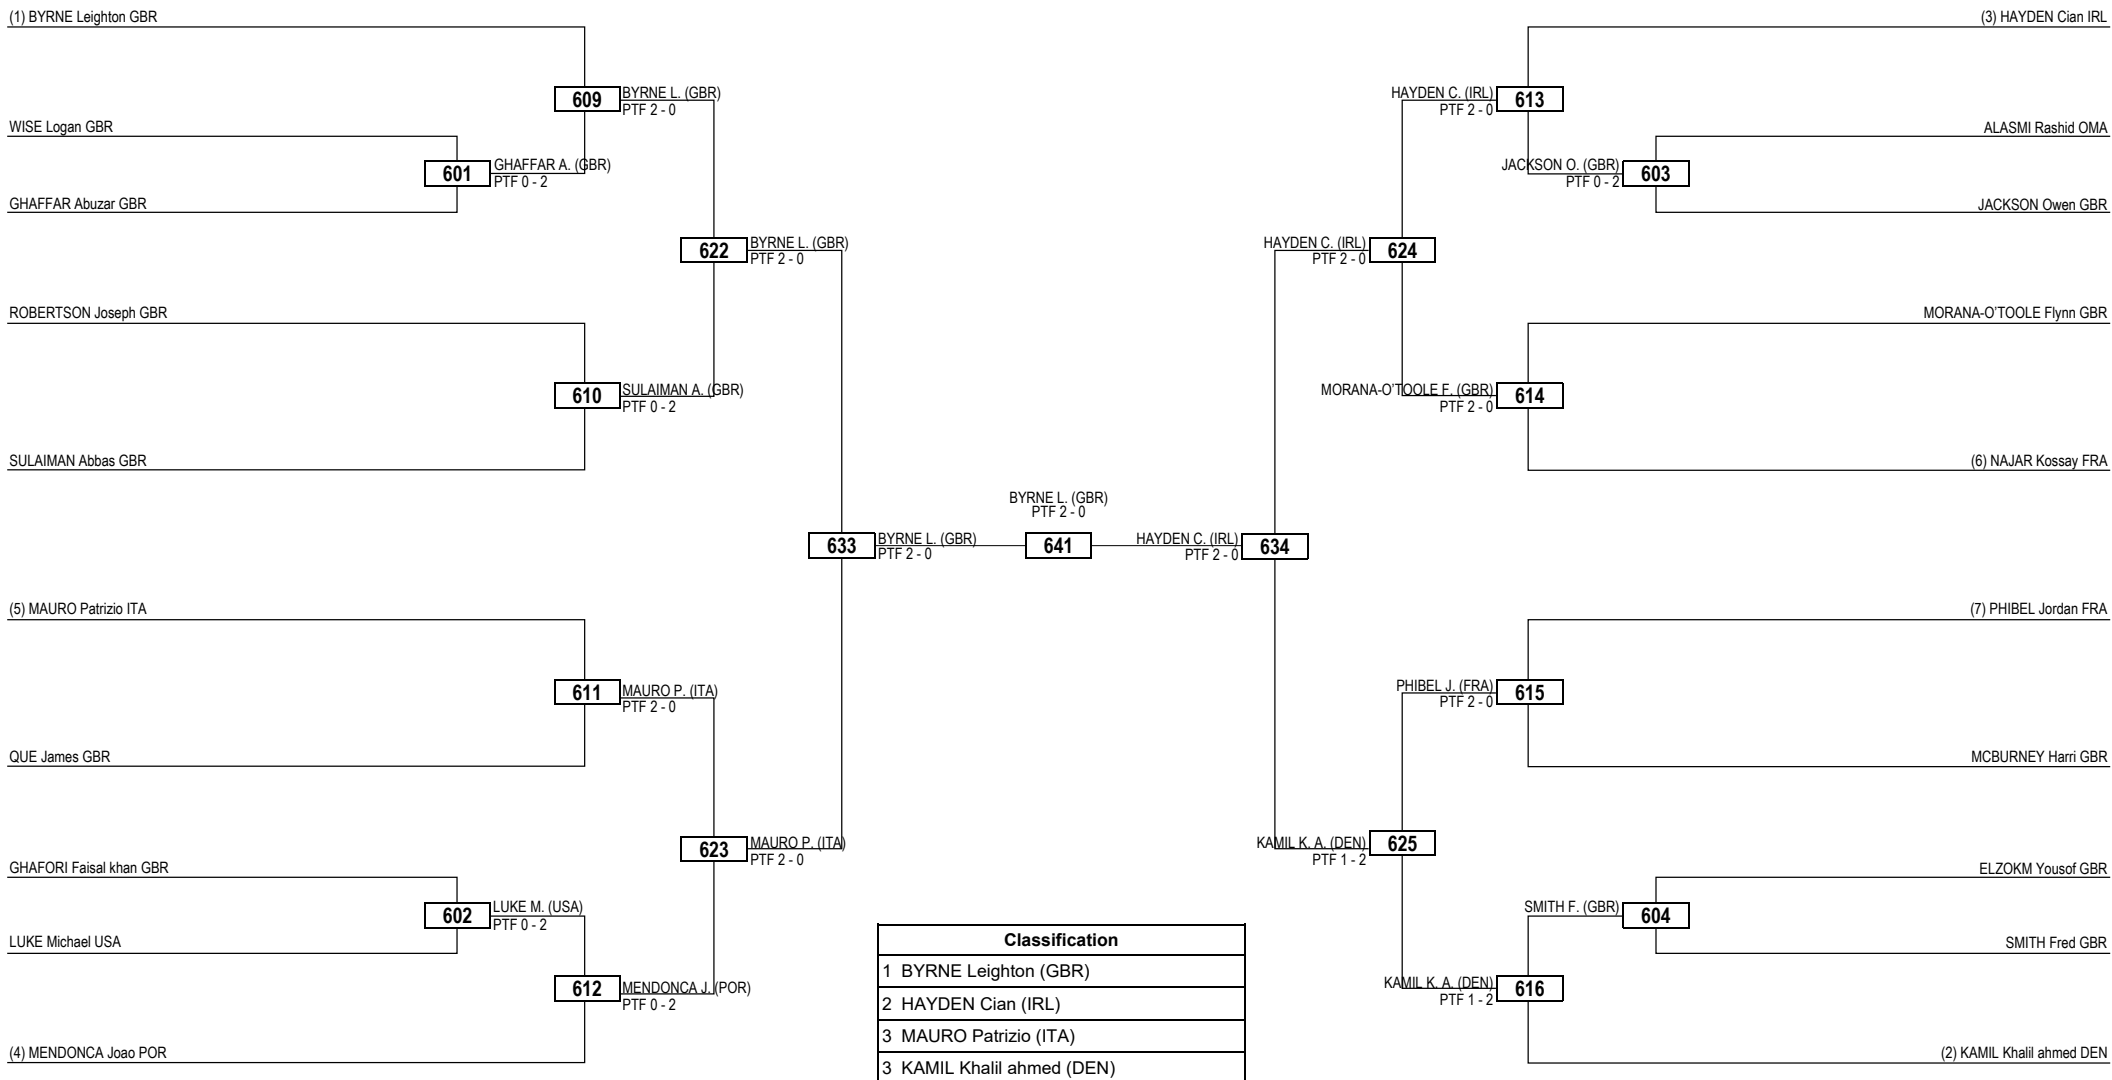

Round of 32   Round of 16   Quarterfinals   Semifinals   Final   Semifinals   Quarterfinals   Round of 16   Round of 32

LEGEND RSC: Win by Referee Stop the Contest   WDR: Win by Withdrawal   DQB: Win by Disqualification for unsportsmanlike behavior
(x) Seed   PTF: Win by Final Score   DSQ: Win by Disqualification   R: Round