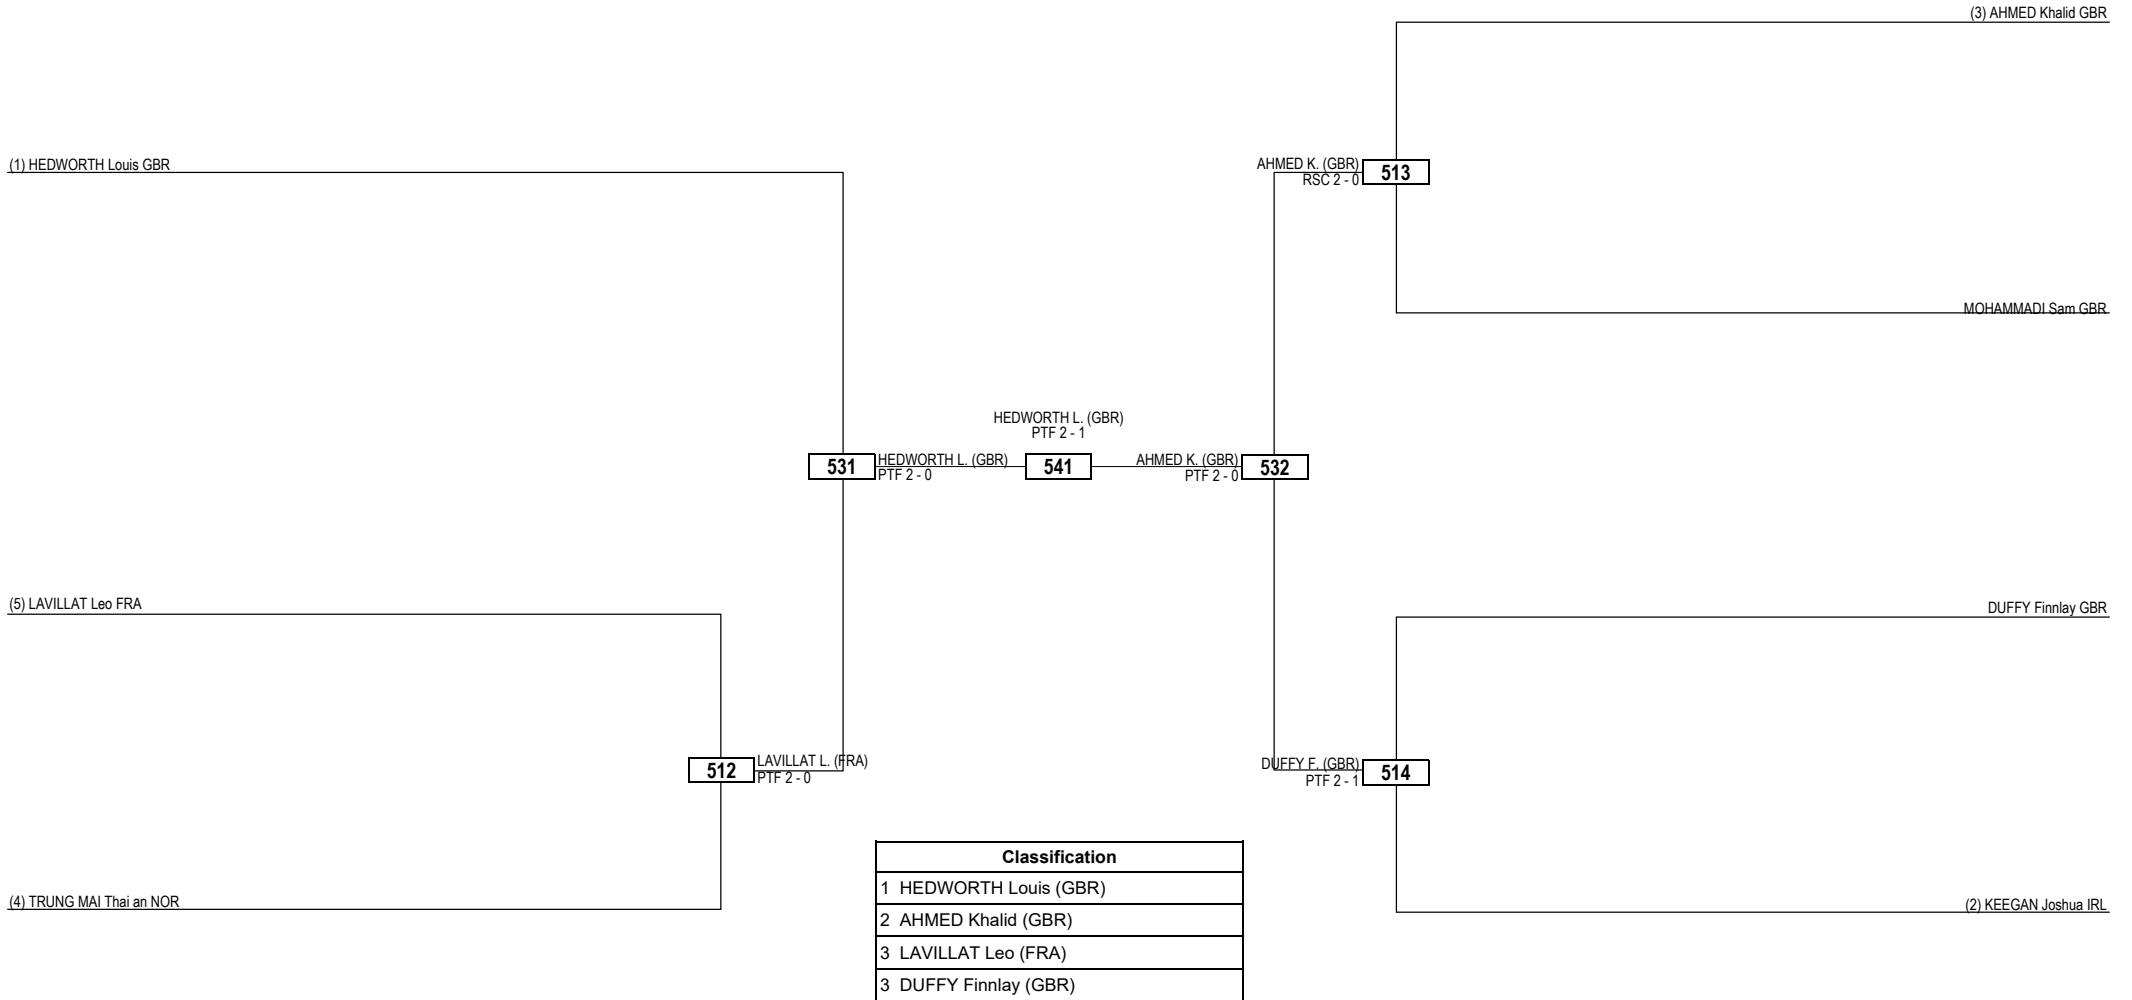

Quarterfinals   Semifinals   Final   Semifinals   Quarterfinals

LEGEND RSC: Win by Referee Stop the Contest   WDR: Win by Withdrawal   DQB: Win by Disqualification for unsportsmanlike behavior
(x) Seed   PTF: Win by Final Score   DSQ: Win by Disqualification   R: Round