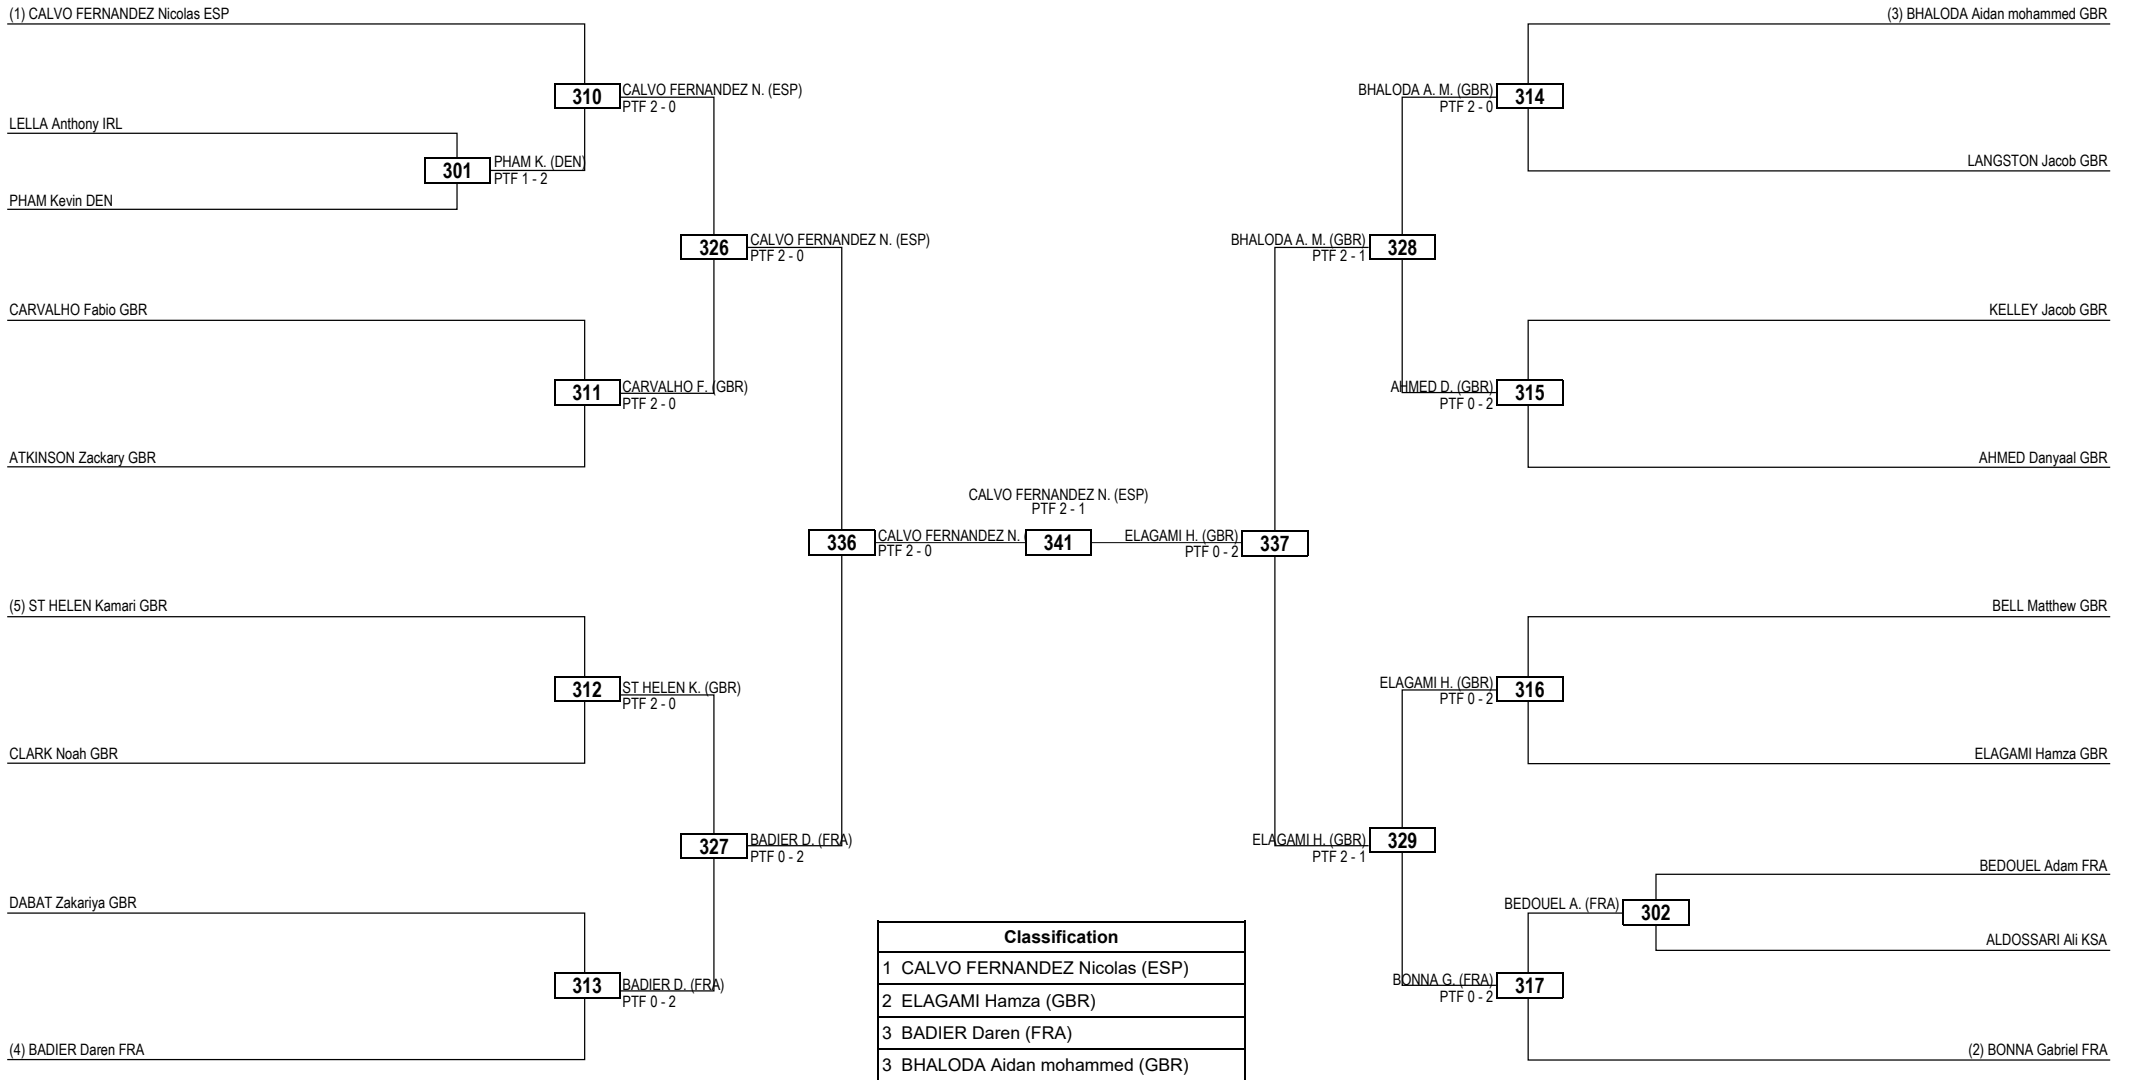

British Open Kyorugi 2026

SUN 26 APR 2026

Juniors / Men -55kg Contestants: 18

Round of 32   Round of 16   Quarterfinals   Semifinals   Final   Semifinals   Quarterfinals   Round of 16   Round of 32

LEGEND RSC: Win by Referee Stop the Contest   WDR: Win by Withdrawal   DQB: Win by Disqualification for unsportsmanlike behavior
(x) Seed   PTF: Win by Final Score   DSQ: Win by Disqualification   R: Round