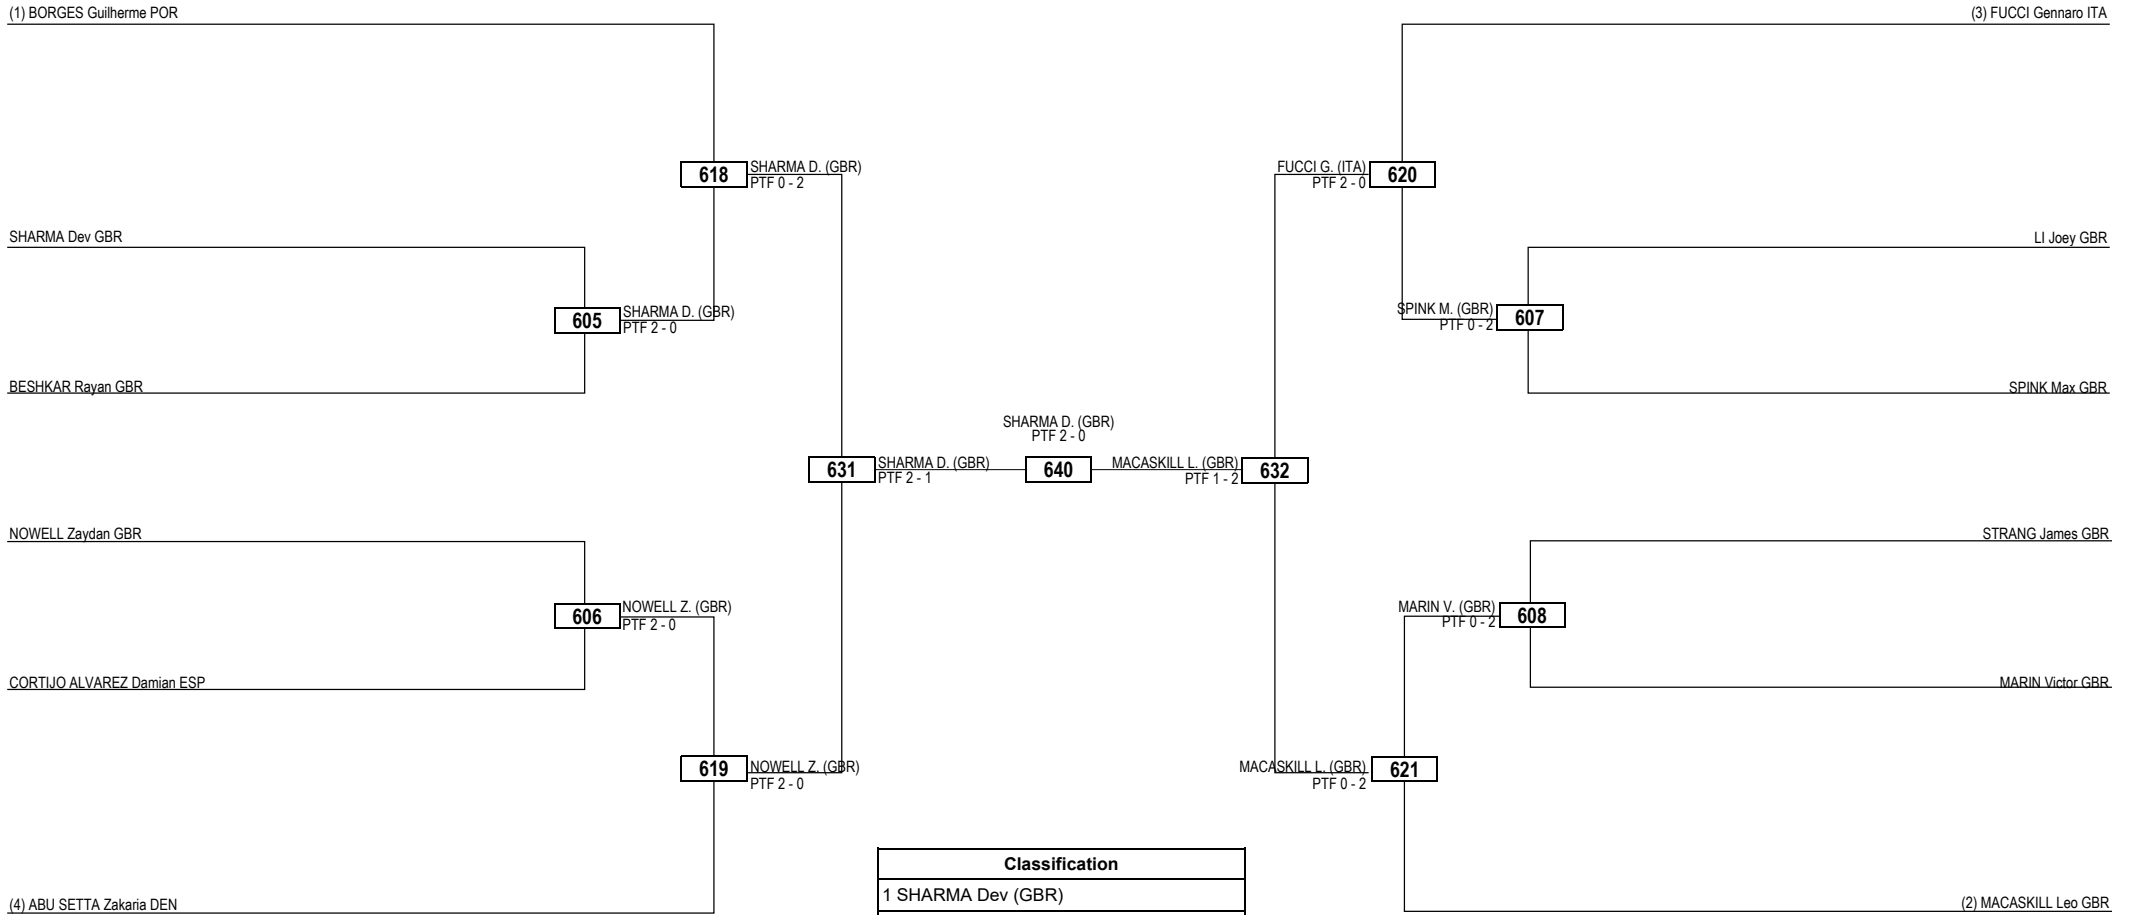

Round of 16 Quarterfinals Semifinals Final Semifinals Quarterfinals Round of 16

LEGEND RSC: Win by Referee Stop the Contest WDR: Win by Withdrawal DQB: Win by Disqualification for unsportsmanlike behavior
(x) Seed PTF: Win by Final Score DSQ: Win by Disqualification R: Round