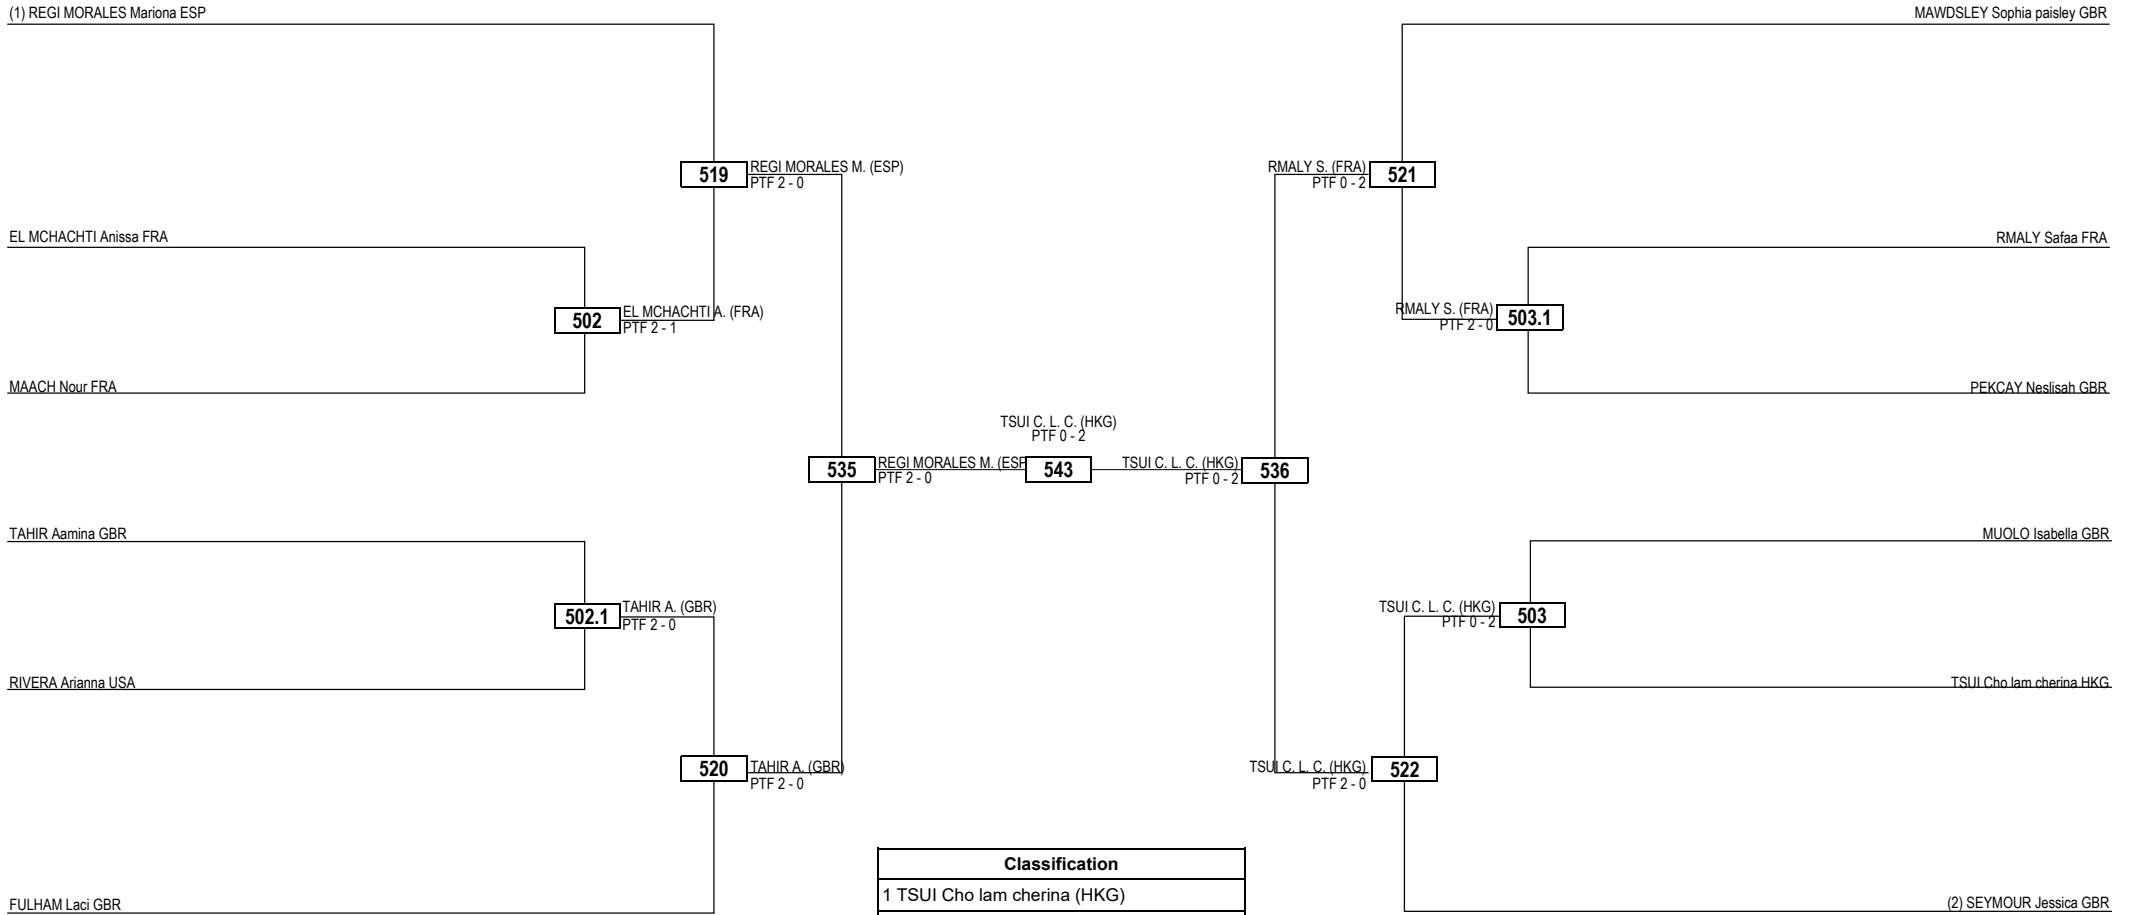

Round of 16 Quarterfinals Semifinals Final Semifinals Quarterfinals Round of 16

Classification
1 TSUI Cho lam cherina (HKG)
2 REGI MORALES Mariona (ESP)
3 RMALY Safaa (FRA)
3 TAHIR Aamina (GBR)

LEGEND RSC: Win by Referee Stop the Contest WDR: Win by Withdrawal DQB: Win by Disqualification for unsportsmanlike behavior
(x) Seed PTF: Win by Final Score DSQ: Win by Disqualification R: Round