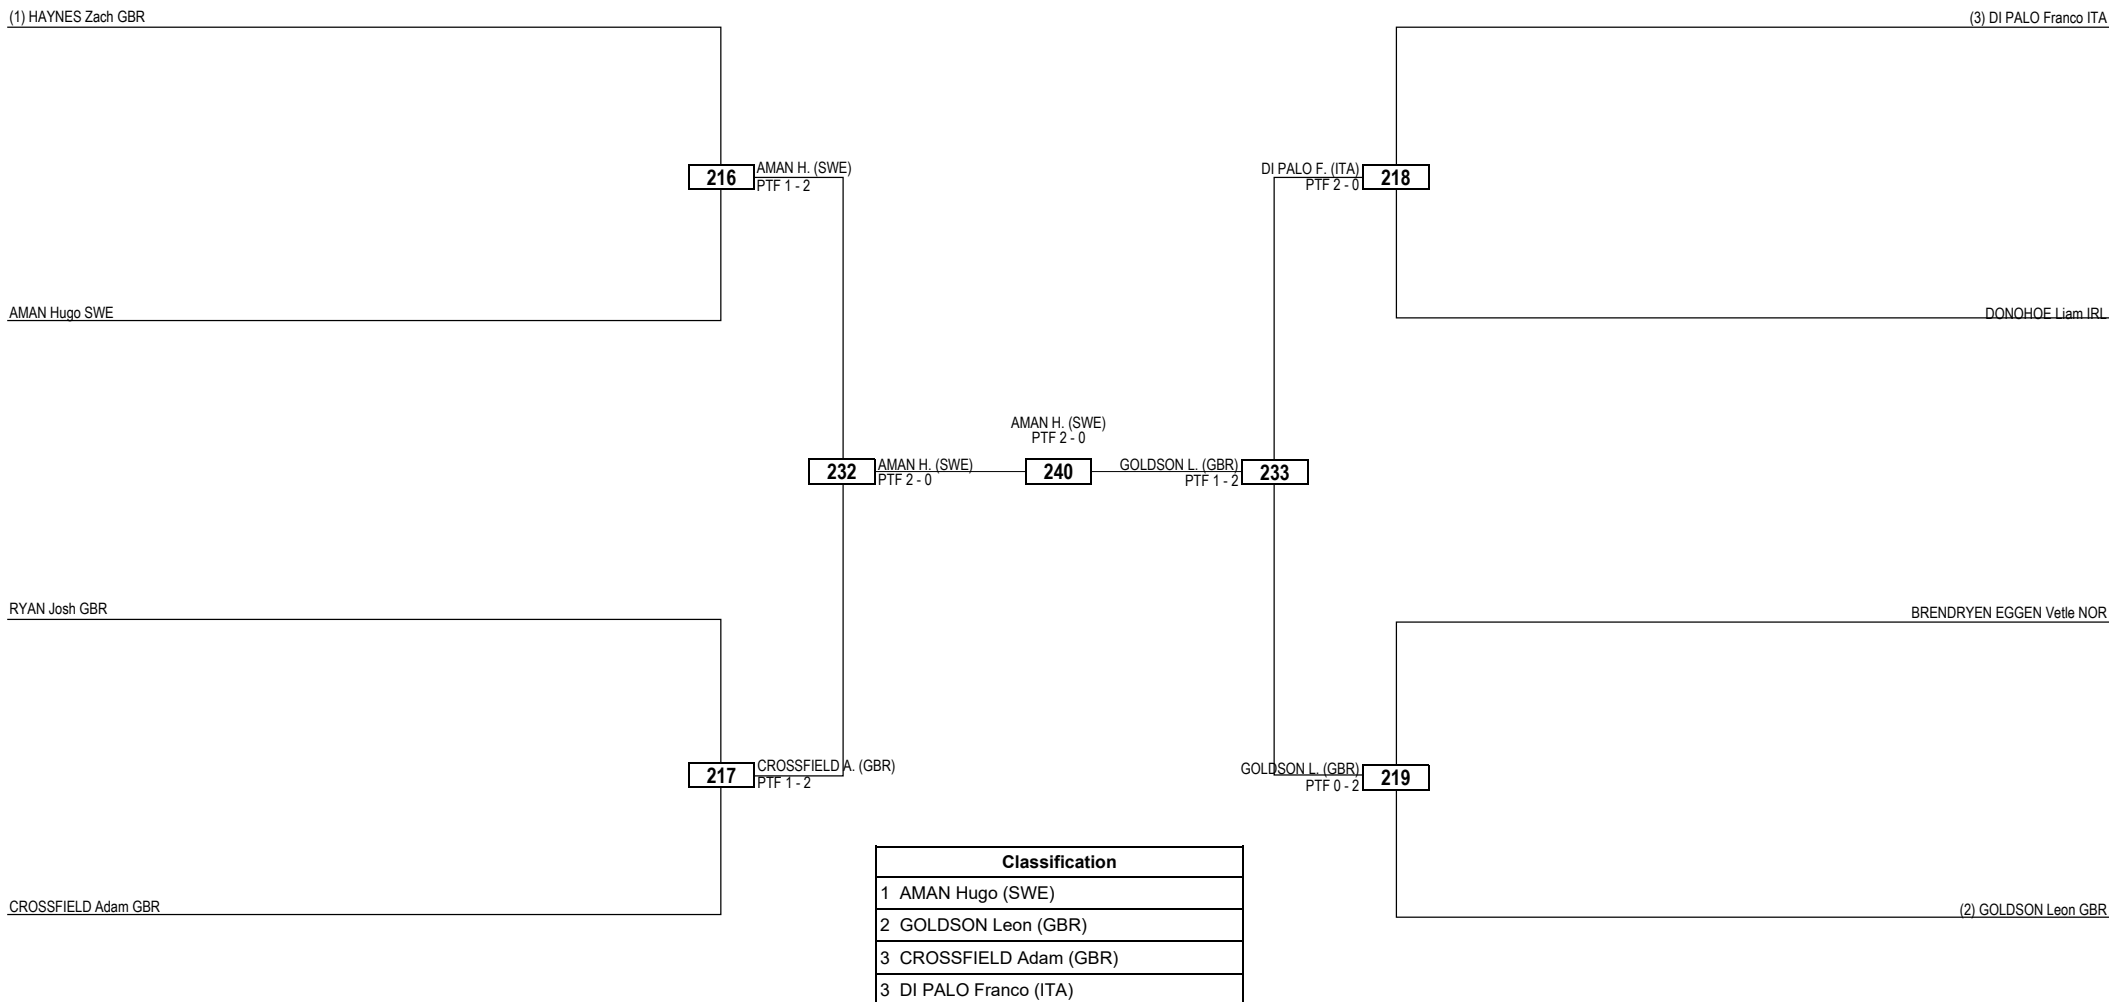

Quarterfinals   Semifinals   Final   Semifinals   Quarterfinals

LEGEND RSC: Win by Referee Stop the Contest   WDR: Win by Withdrawal   DQB: Win by Disqualification for unsportsmanlike behavior
(x) Seed   PTF: Win by Final Score   DSQ: Win by Disqualification   R: Round