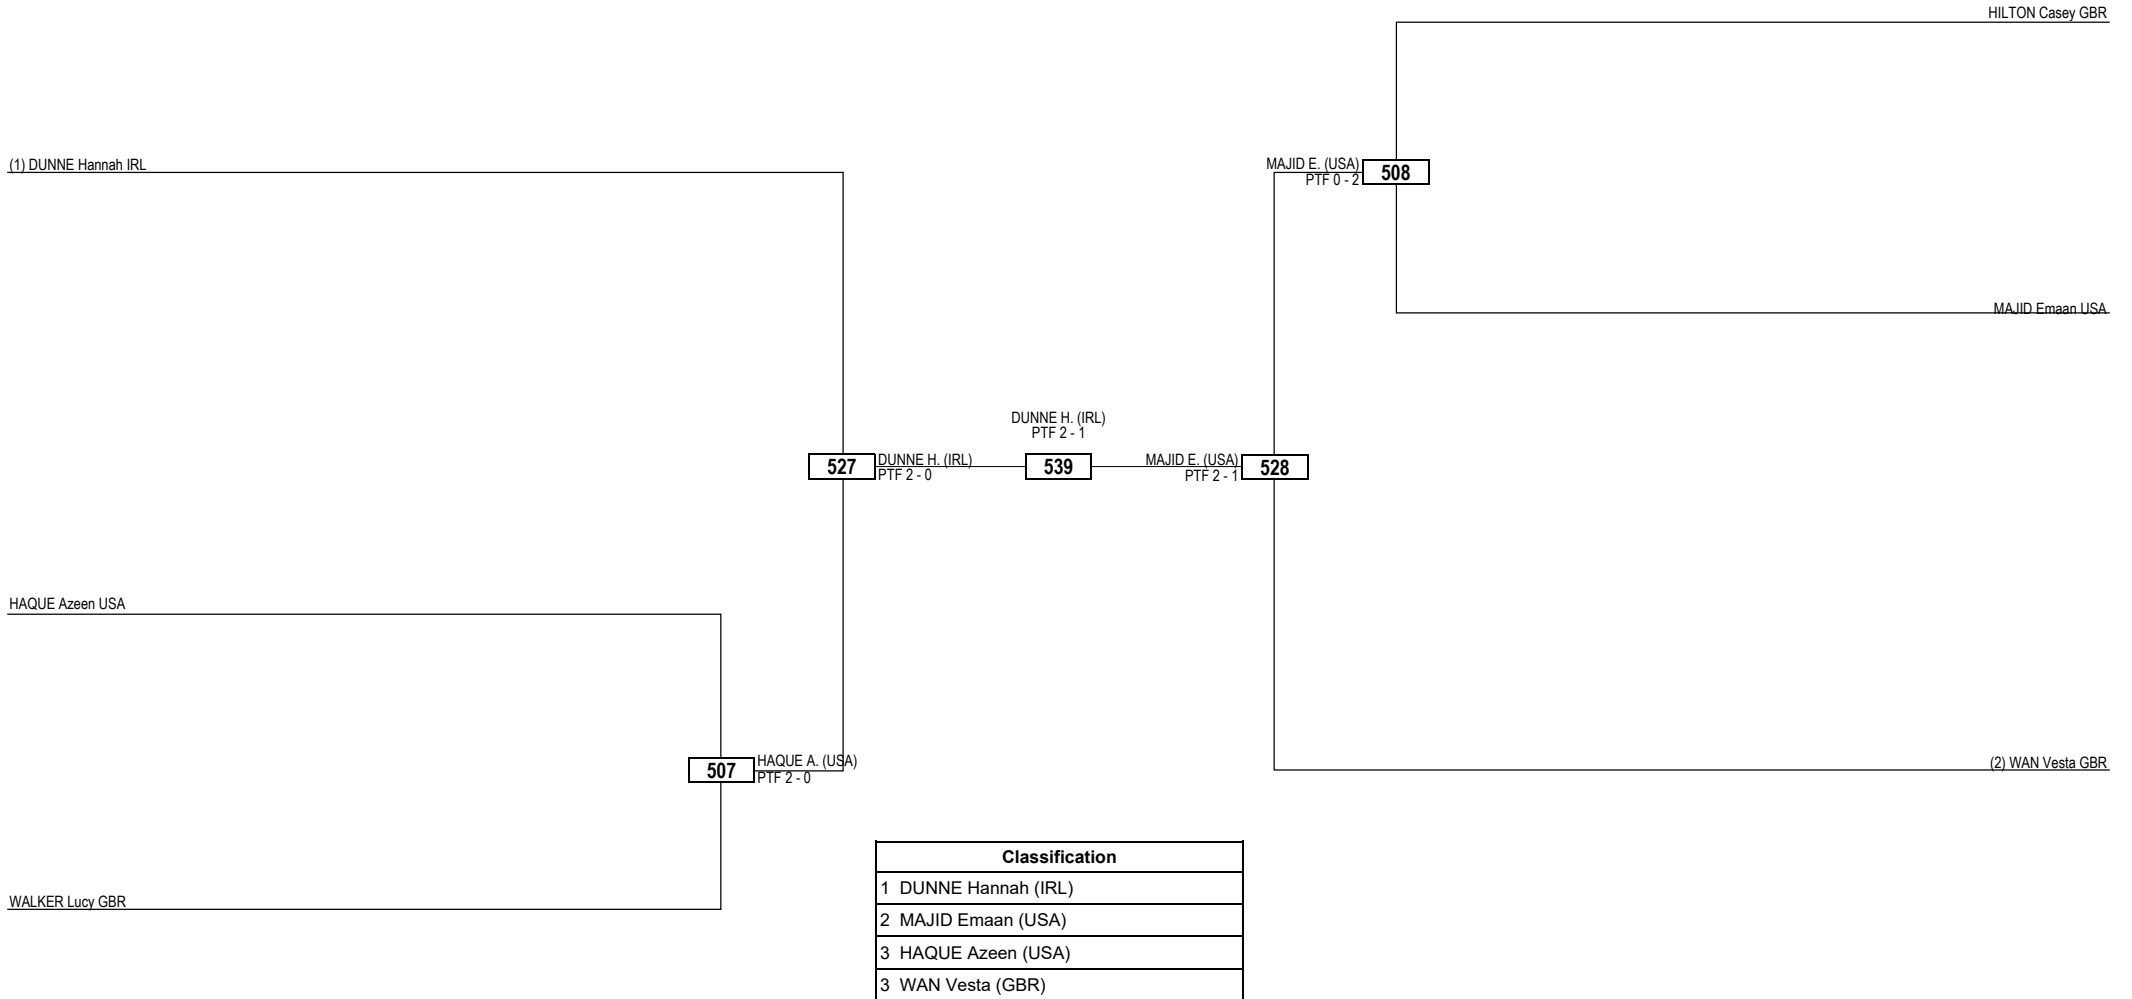

Quarterfinals Semifinals Final Semifinals Quarterfinals