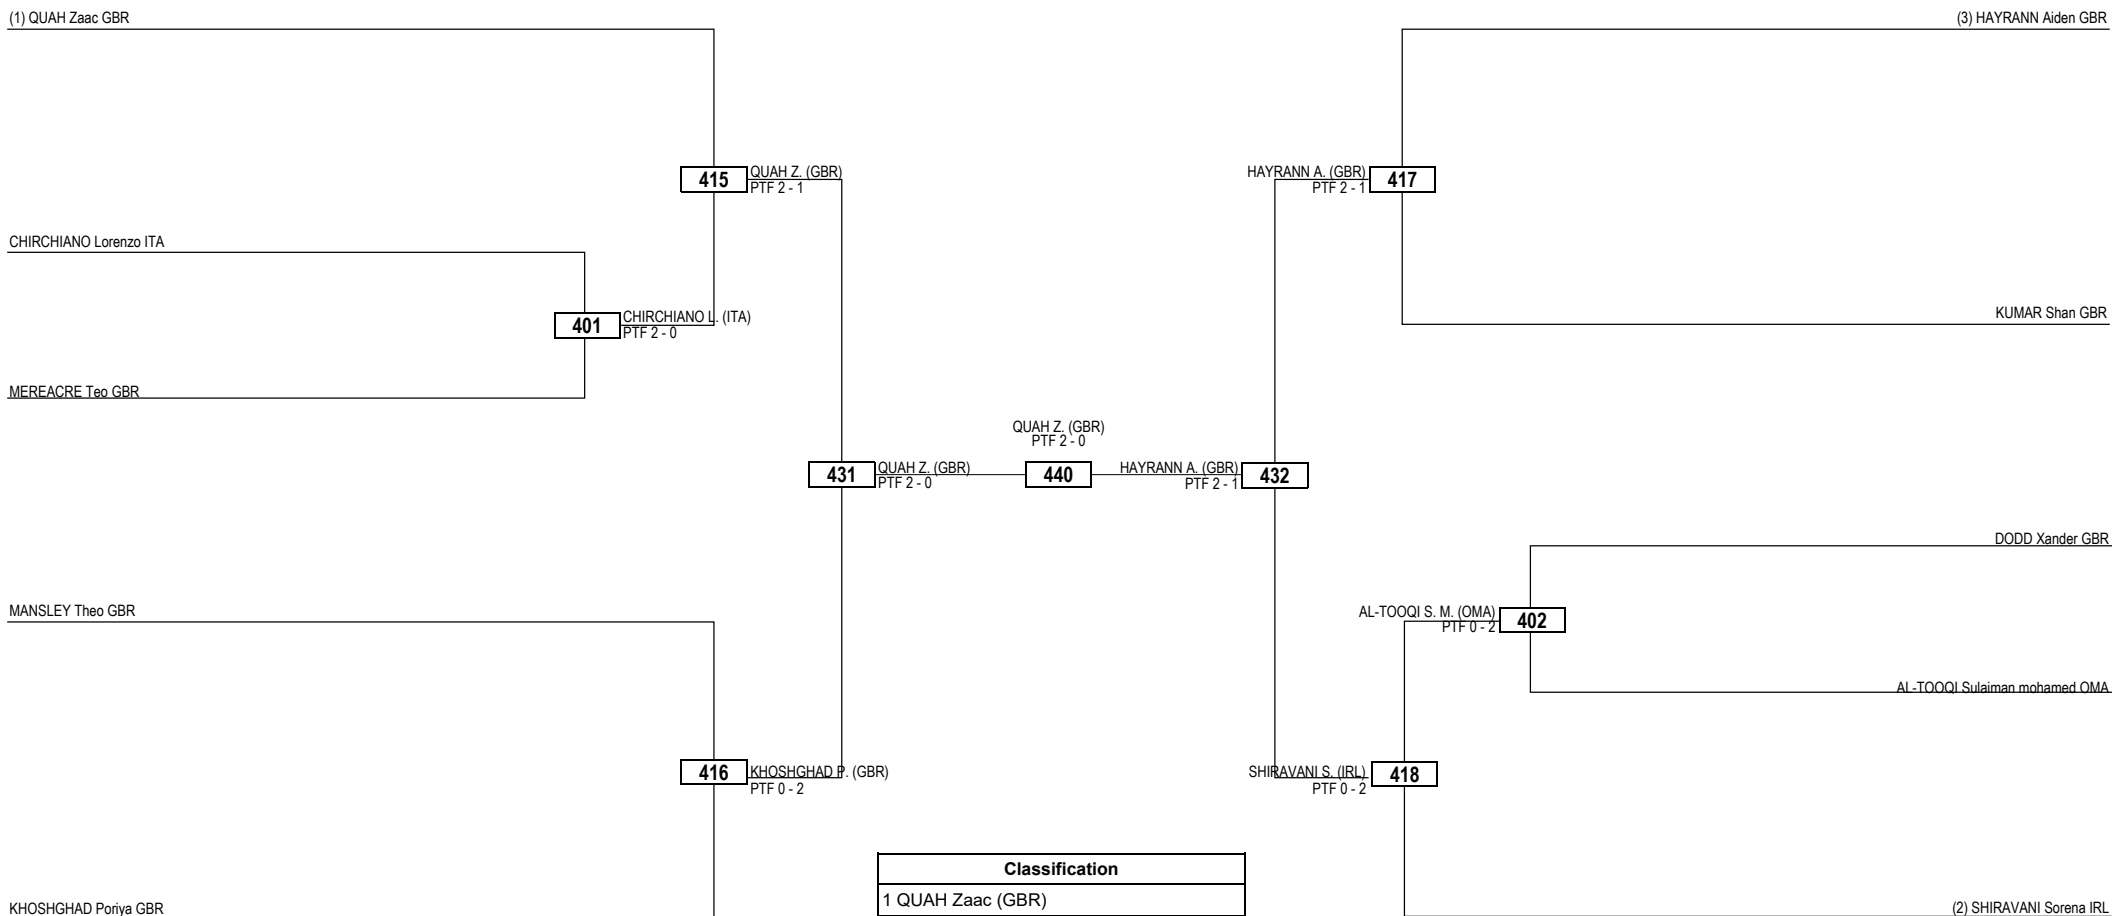

Round of 16 Quarterfinals Semifinals Final Semifinals Quarterfinals Round of 16

Classification
1 QUAH Zaac (GBR)
2 HAYRANN Aiden (GBR)
3 KHOSHGHAD Poriya (GBR)
3 SHIRAVANI Sorena (IRL)

LEGEND RSC: Win by Referee Stop the Contest WDR: Win by Withdrawal DQB: Win by Disqualification for unsportsmanlike behavior
 (x) Seed PTF: Win by Final Score DSQ: Win by Disqualification R: Round

Round of 16 Quarterfinals Semifinals Final Semifinals Quarterfinals Round of 16

LEGEND RSC: Win by Referee Stop the Contest WDR: Win by Withdrawal DQB: Win by Disqualification for unsportsmanlike behavior
(x) Seed PTF: Win by Final Score DSQ: Win by Disqualification R: Round