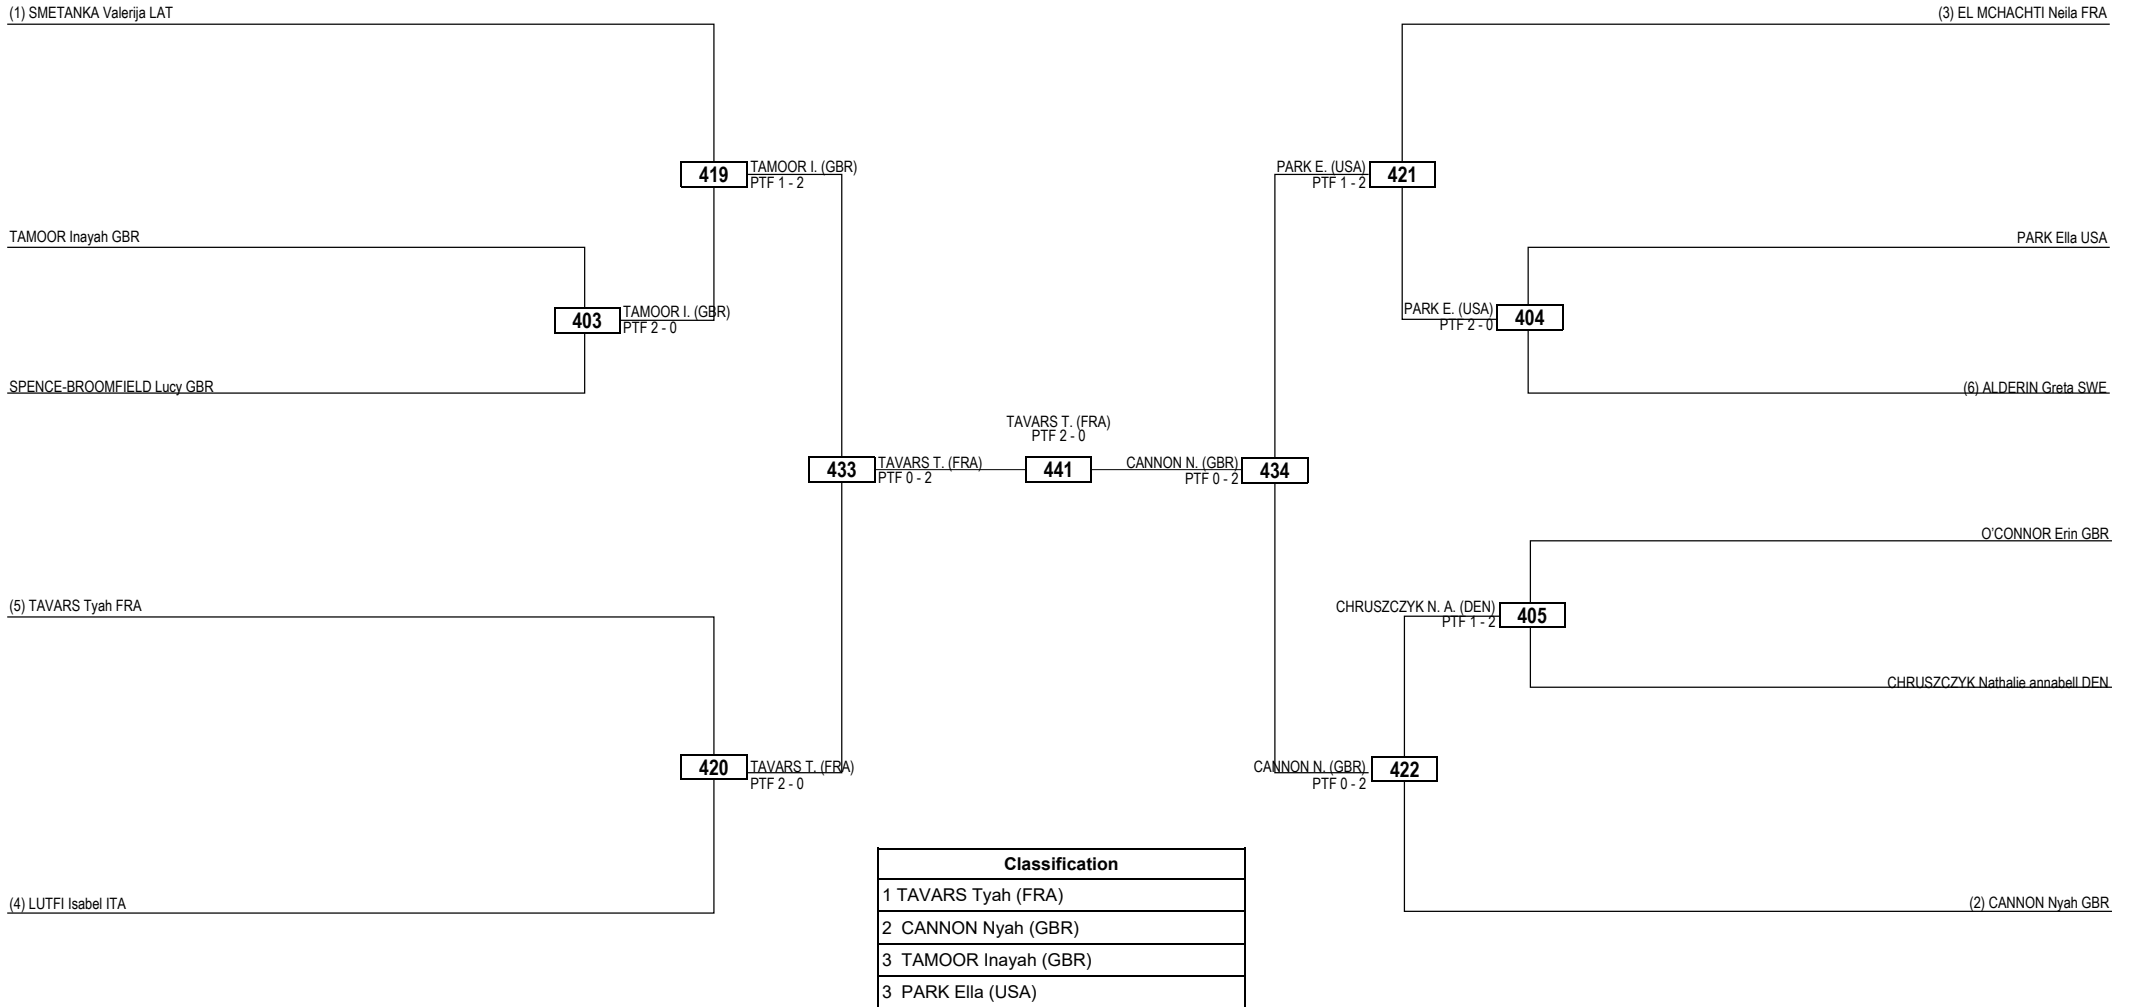

Round of 16 Quarterfinals Semifinals Final Semifinals Quarterfinals Round of 16

LEGEND RSC: Win by Referee Stop the Contest WDR: Win by Withdrawal DQB: Win by Disqualification for unsportsmanlike behavior
(x) Seed PTF: Win by Final Score DSQ: Win by Disqualification R: Round