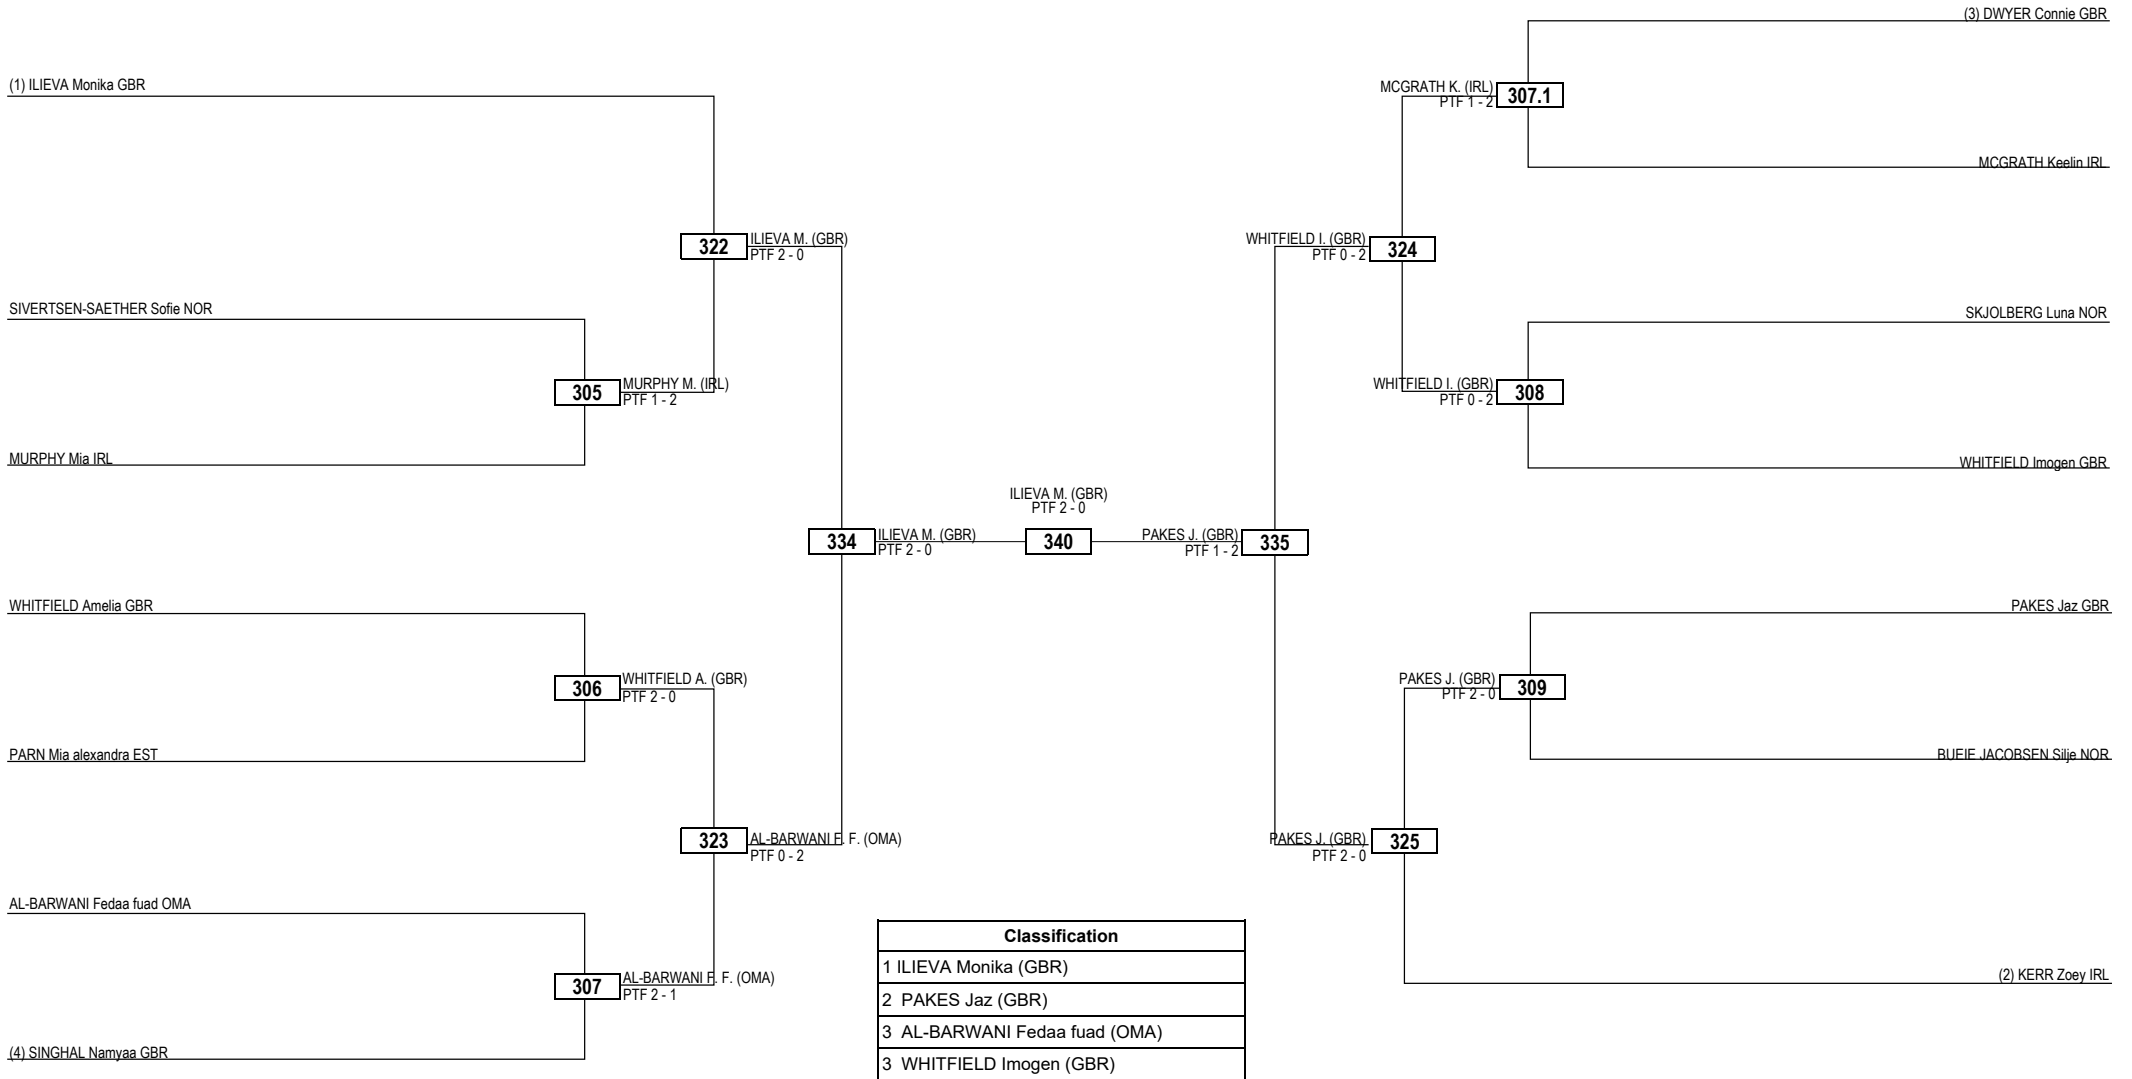

Round of 16   Quarterfinals   Semifinals   Final   Semifinals   Quarterfinals   Round of 16

LEGEND RSC: Win by Referee Stop the Contest   WDR: Win by Withdrawal   DQB: Win by Disqualification for unsportsmanlike behavior
(x) Seed   PTF: Win by Final Score   DSQ: Win by Disqualification   R: Round